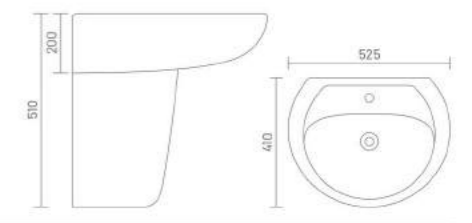

MOON

Wash Basin Half Pedestal
L 525 W 410 H 510