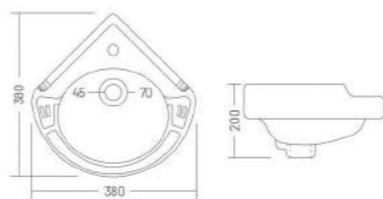

BREVA CORNER

Wall Hung Basin
L 380 W 380 H 200

THIN EDGE

Elegant THIN EDGE basin with fine edges that is only 5 mm in thickness.
The Attractive clay art is made by the innovative material used by WATERO.