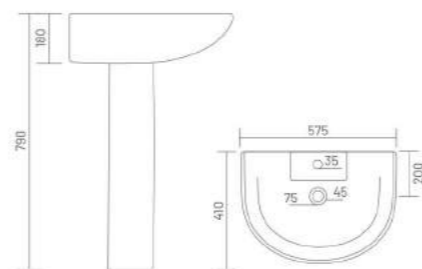

CORNIA CORNER

Wash Basin Pedestal
L 525 W 440 H 780