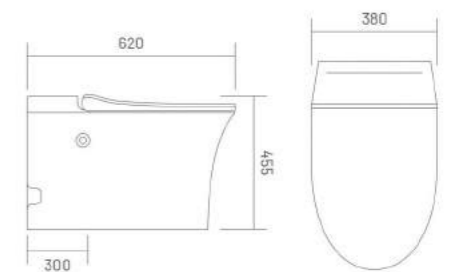

Scan QR Code to have a look at the video of above all features.

SMART TOILET

WIS-SMART 102

Pulse Tankless Toilet
 L 680 W 420 H 490
 S-trap 300mm(12") rounghing-in

PULSE FLOOR MOUNTED TOILET

WIS-SMART 103

Pulse Tankless Toilet
 L 620 W 380 H 455
 S-trap 300mm(12") rounghing-in