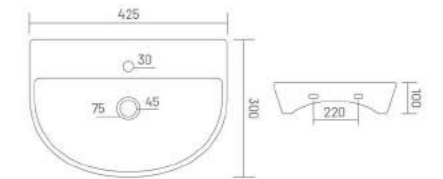

LORIC

Wall Hung Basin
L 420 W 410 H 100