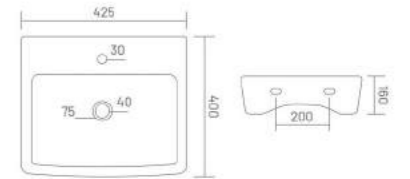

WALL HUNG BASIN

ADDY

Wall Hung Basin
L 410 W 375 H 155

designed
for glory

WALL HUNG BASIN

LYRA

Wall Hung Basin
L 425 W 400 H 160

MARK