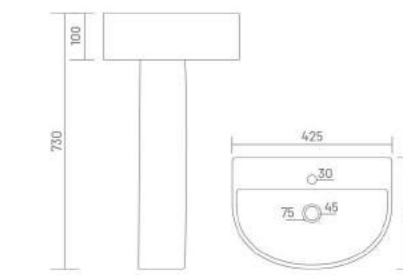

Wash Basin Pedestal
L 465 W 330 H 780

HONEST

Wash Basin Pedestal
L 450 W 300 H 780

MARK

Wash Basin Pedestal
L 425 W 300 H 730

SERENA

Wash Basin Pedestal
L 590 W 480 H 945

SANDY