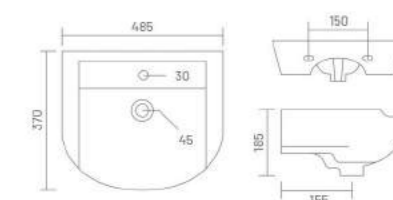

WALL HUNG BASIN

BRIGO WITH STAND

Wall Hung Basin
L 530 W 405 H 190

WALL HUNG BASIN

CODY

Wall Hung Basin
L 440 W 290 H 135

HONEST

Wall Hung Basin
L 450 W 300 H 190

PEARL

Wall Hung Basin
L 405 W 320 H 140

REAL

Wall Hung Basin
L 475 W 330 H 200

ERAS

Wall Hung Basin
L 485 W 370 H 185