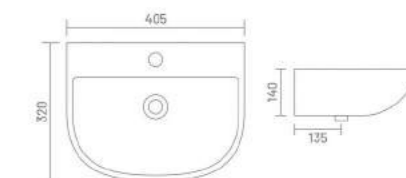

REAL

Wall Hung Basin
L 475 W 330 H 200