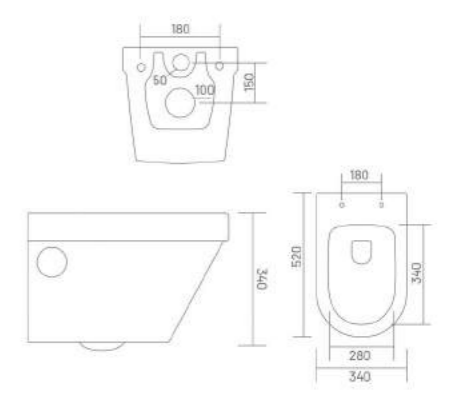

UF UF SEAT COVER

PP PP SEAT COVER

RUBIX

Wall Hung Closet
L 525 W 345 H 390