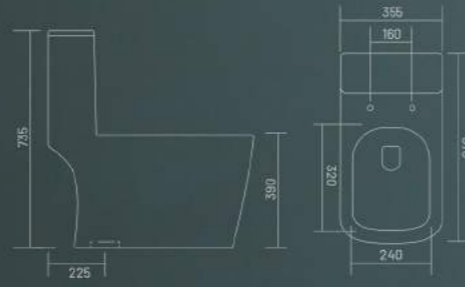

CARNIVAL - S

One Piece Closet
L 670 W 360 H 770
S Trap - 225mm(9")

ONE PIECE CLOSET

ARROW - S

One Piece Closet
L 650 W 360 H 740
S Trap - 225mm(9")

WASH DOWN FLUSH

UF SEAT COVER

PP SEAT COVER