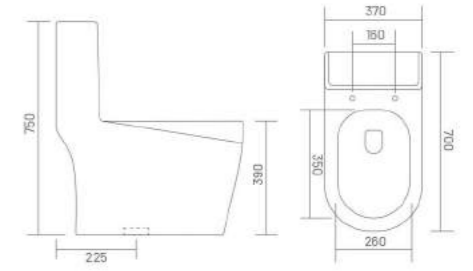

- RIMLESS DESIGN
- SYPHONIC FLUSH
- TORNADO FLUSH
- UF SEAT COVER
- PP SEAT COVER