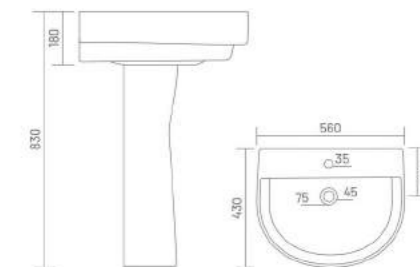

Wash Basin Pedestal
L 570 W 450 H 890

CLASSIC

Wash Basin Pedestal
L 570 W 445 H 845

SOBER

Wash Basin Pedestal
L 560 W 430 H 830

LEXO

Wash Basin Pedestal
L 520 W 390 H 830

ERAS