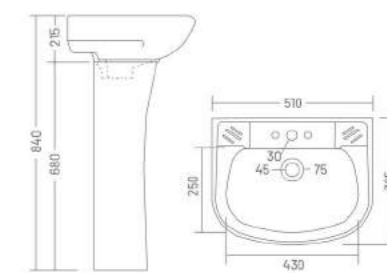

Wash Basin Pedestal
L 570 W 450 H 890

CLASSIC

Wash Basin Pedestal
L 570 W 445 H 845

SOBER

Wash Basin Pedestal
L 560 W 430 H 830

LEXO

Wash Basin Pedestal
L 520 W 390 H 830

ERAS