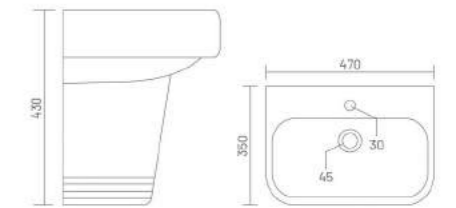

Wash Basin Pedestal
L 475 W 370 H 806

driving
uniqueness
in design

ADDY

Wash Basin Half Pedestal
L 410 W 375 H 430

shaping
new
creativity

FLORA

Wash Basin Half Pedestal
L 470 W 350 H 430

CUBIC