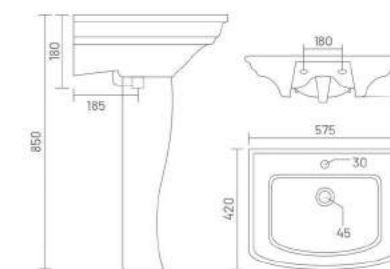

SIMON

Wash Basin Pedestal
L 600 W 480 H 860

WASH BASIN PEDESTAL WASH BASIN PEDESTAL

SOFIA

Wash Basin Pedestal
L 575 W 420 H 850

KITE

Wash Basin Pedestal
L 570 W 495 H 850

LORIC