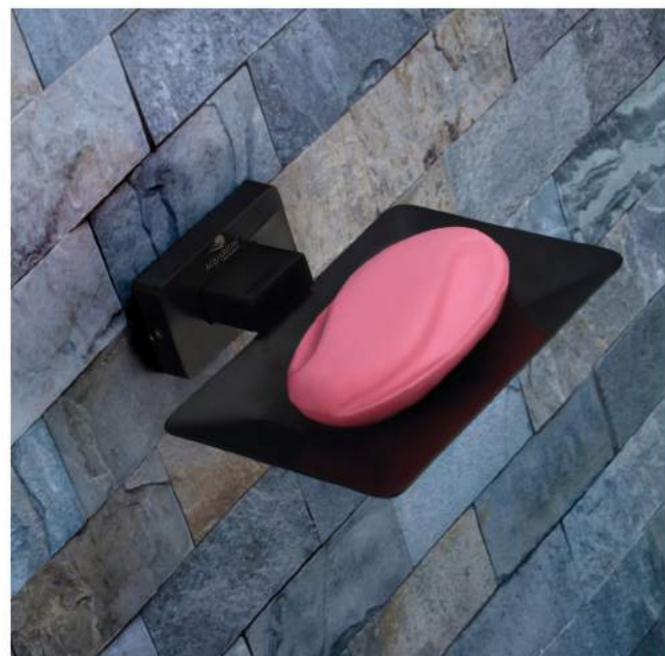

WBR-013
Double Towel Rod

WBR-014
Towel Rack

WBR-015
Towel Rack Shelf

BLACK MATT SERIES

WBB-001
Soap Dish

WBB-002
Robe Hook

WBB-003
Paper Holder

WBB-004
Double Soap Dish