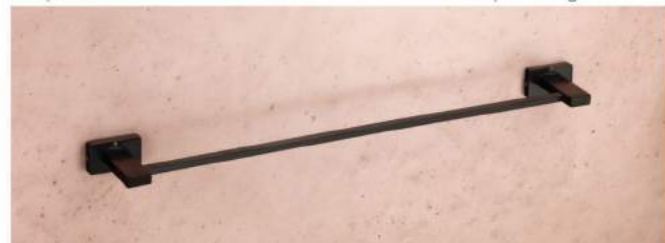

WBB-012
Towel Rod