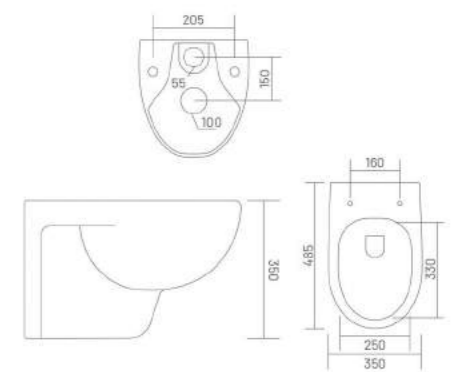

MINI

Wall Hung Closet
L 485 W 350 H 350