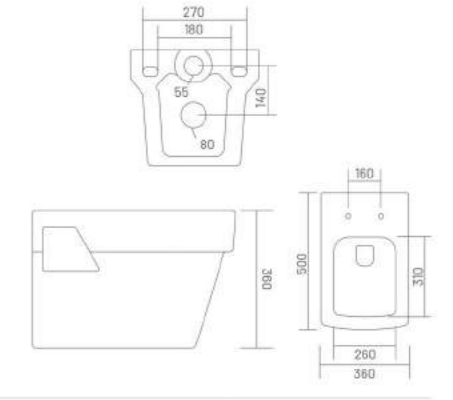

RIMLESS DESIGN

UF UF SEAT COVER

PP PP SEAT COVER

THAR (Rimless)

Wall Hung Closet
L 495 W 360 H 360