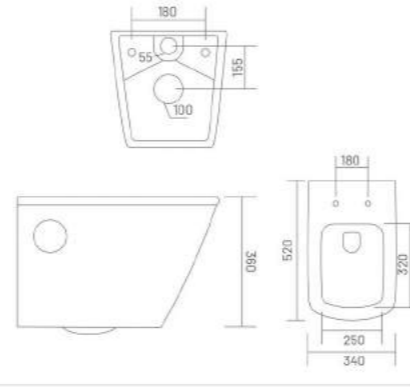

RIMLESS DESIGN PP PP SEAT COVER

CURVE (Rimless)

Wall Hung Closet
L 510 W 360 H 340