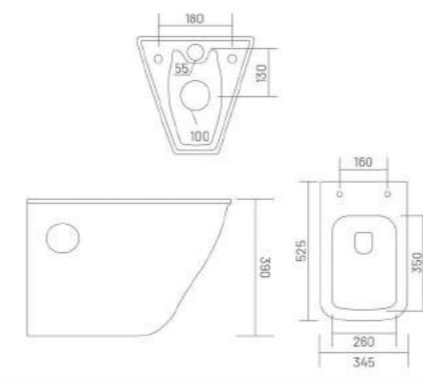

UF UF SEAT COVER

PP PP SEAT COVER

COMMANDER

Wall Hung Closet
L 515 W 360 H 350