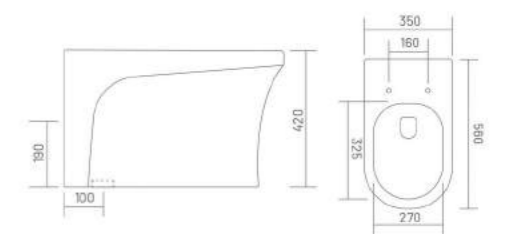

PP SEAT
COVER

ZARA - S (Rimless)

Water Closet
L 550 W 360 H 390

RIMLESS
DESIGN

UF SEAT
COVER

PP SEAT
COVER

JIVA - S&P (Rimless)

Water Closet
L 560 W 350 H 420