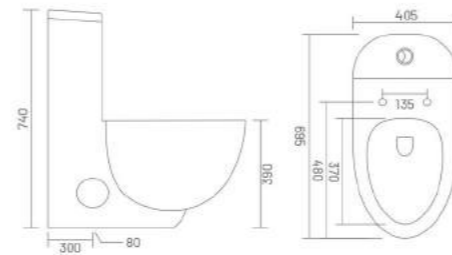

RHYNO - S

One Piece Closet
L 695 W 405 H 740
S Trap - 300mm(12")