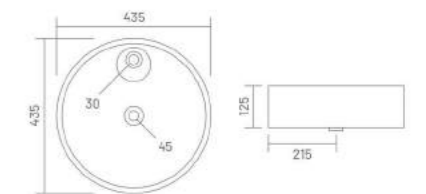

Table Top Basin
L 415 W 415 H 115

THIN RIM DESIGN

SERA

Table Top Basin
L 435 W 435 H 125

TABLE TOP BASIN

CANVAS

Table Top Basin
L 370 W 370 H 135

oval of
ecstasy