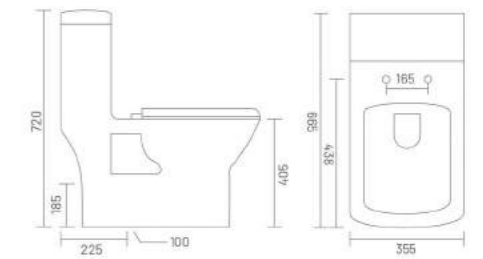

ONE PIECE CLOSET

WASH DOWN FLUSH UF UF SEAT COVER
PP PP SEAT COVER

SPICE - S&P

One Piece Closet
L 665 W 350 H 735
S Trap - 225mm(9")
P Trap - 185mm

WASH DOWN FLUSH PP PP SEAT COVER

LORAS - S&P

One Piece Closet
L 665 W 355 H 720
S Trap - 225mm(9")
P Trap - 185mm