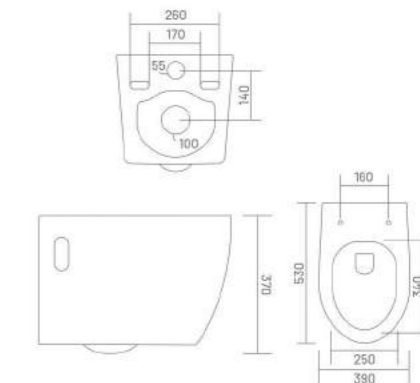

Wall Hung Closet
L 485 W 350 H 350

PP PP SEAT COVER

ESTELLA

Wall Hung Closet
L 530 W 390 H 370

WALL HUNG CLOSET

RIMLESS DESIGN UF UF SEAT COVER
PP PP SEAT COVER

BELLA (Rimless)
(Regular / Blind Installation)