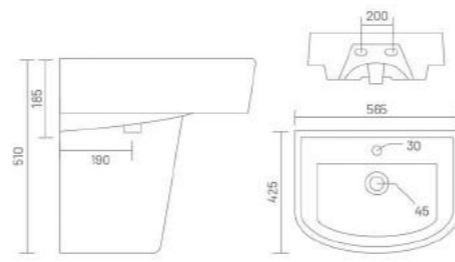

LORAS

Wash Basin Half Pedestal
L 565 W 425 H 510