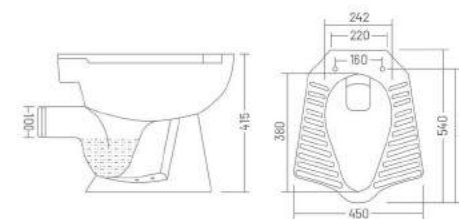

PP PP SEAT COVER

COCO - S
 Water Closet
 L 505 W 355 H 405

CLASSIC - S

Water Closet
L 540 W 375 H 405

CLASSIC - P

Water Closet
L 540 W 375 H 405

ANGLO - S

Water Closet
L 540 W 450 H 415