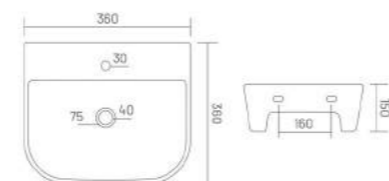

ROMA

Wall Hung Basin
L 360 W 360 H 150