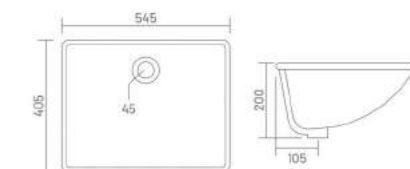

IZOLA

Under Counter Basin
L 545 W 405 H 200