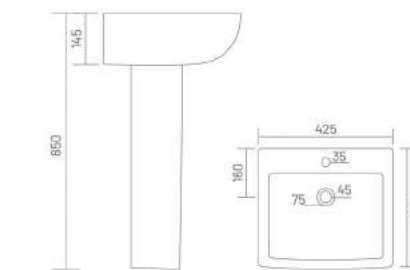

Wash Basin Pedestal
L 455 W 350 H 825

LYRA