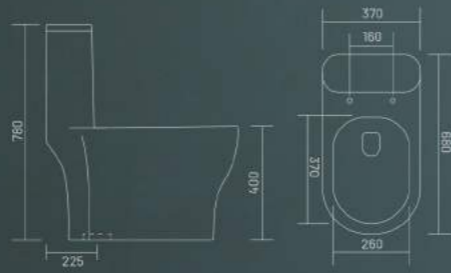

ONE PIECE CLOSET

WATERON - S

One Piece Closet
L 680 W 370 H 780
S Trap - 225mm(9")

4D
FLUSH

RIMLESS
DESIGN

SYPHONIC
FLUSH

UF SEAT
COVER

PP SEAT
COVER

classic
style
simplified