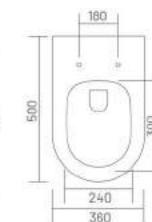

ANGEL (Rimless) (Regular / Blind Installation)

Wall Hung Closet
L 500 W 360 H 340