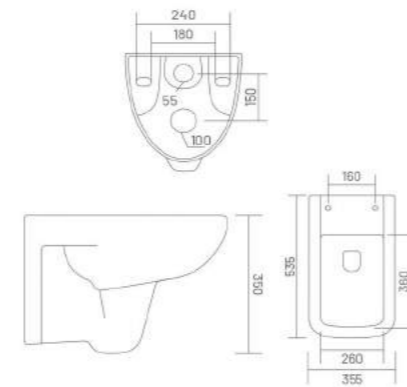

RIMLESS DESIGN **UF** UF SEAT COVER
PP PP SEAT COVER

OPERA (Rimless)

Wall Hung Closet
 L 510 W 360 H 390

UF UF SEAT COVER **PP** PP SEAT COVER

RETRO

Wall Hung Closet
 L 545 W 365 H 330

RIMLESS DESIGN **UF** UF SEAT COVER
PP PP SEAT COVER