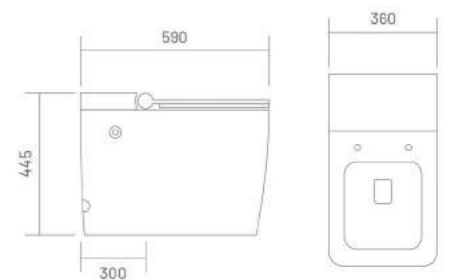

Scan QR Code to have a look at the video of above all features.

SMART TOILET

WIS-SMART 102

Pulse Tankless Toilet
 L 680 W 420 H 490
 S-trap 300mm(12") rounghing-in

PULSE FLOOR MOUNTED TOILET

WIS-SMART 103

Pulse Tankless Toilet
 L 620 W 380 H 455
 S-trap 300mm(12") rounghing-in