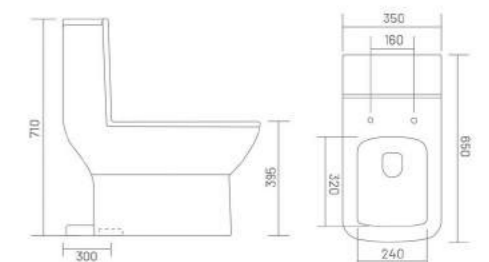

VENUS - S (Rimless)

One Piece Closet
L 650 W 350 H 710
S Trap - 300mm(12")