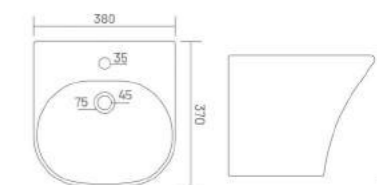

HELIX

One Piece Basin
L 480 W 440 H 380

ONE PIECE BASIN

METIX

One Piece Basin
L 460 W 370 H 370

ONE PIECE BASIN

ROMAN

One Piece Basin
L 380 W 370 H 250