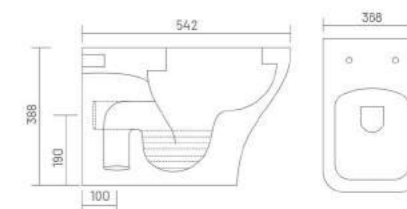

PP PP SEAT COVER

POPO - S
 Water Closet
 L 515 W 375 H 428

LUXURIOUS WATER CLOSET

UF UF SEAT COVER
PP PP SEAT COVER

TATA - S&P
 Water Closet
 L 542 W 368 H 388

UF UF SEAT COVER
PP PP SEAT COVER

SASA - S
 Water Closet
 L 570 W 395 H 395