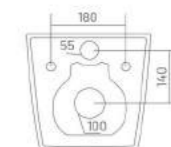

ANGEL (Rimless) (Regular / Blind Installation)

Wall Hung Closet
L 500 W 360 H 340