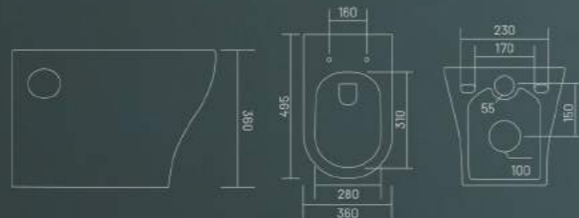

INBUILT JET

RIMLESS DESIGN

UF SEAT COVER

PP SEAT COVER

smart
irresistible
curves

WALL HUNG CLOSET

PP PP SEAT COVER

CELIO