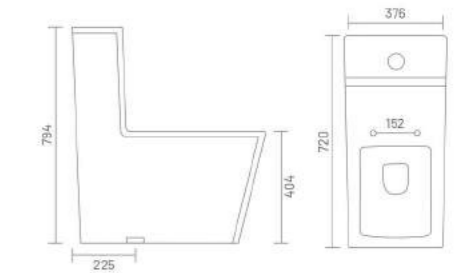

VOLVO - S

One Piece Closet
L 720 W 376 H 794
S Trap - 225mm(9")

- 4D FLUSH
- RIMLESS DESIGN
- SYPHONIC FLUSH
- UF SEAT COVER
- **PP** PP SEAT COVER

CARNIVAL - S

One Piece Closet
L 670 W 360 H 770
S Trap - 225mm(9")