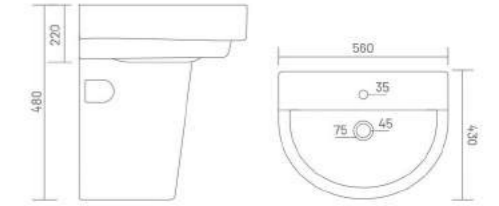

SOBER

Wash Basin Half Pedestal
L 560 W 430 H 480