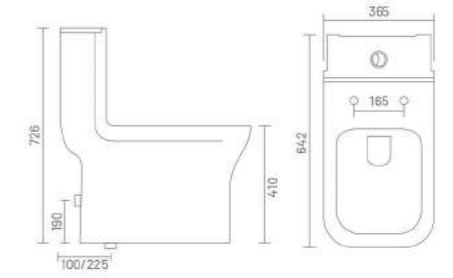

COMPASS - S&P

One Piece Closet
L 642 W 365 H 726
S Trap - 100mm(4")
S Trap - 225mm(9")
P Trap - 190mm