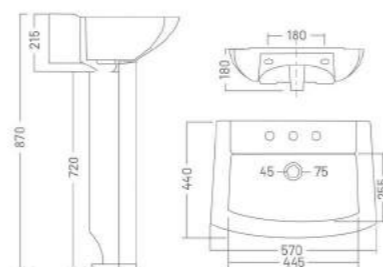

LORAS
Wash Basin Pedestal
L 565 W 425 H 850