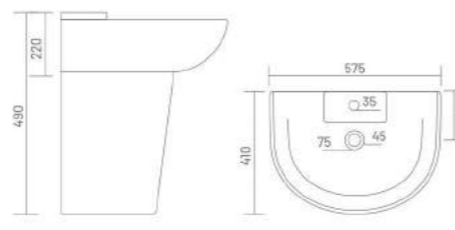

Wash Basin Half Pedestal
L 560 W 430 H 480

LORAS

Wash Basin Half Pedestal
L 565 W 425 H 510

CLASSIC

Wash Basin Half Pedestal
L 570 W 445 H 510

SELINA

Wash Basin Half Pedestal
L 575 W 410 H 490

MOON