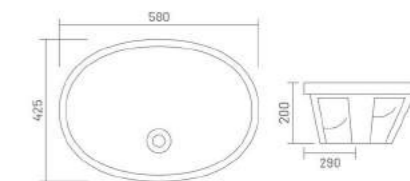

Table Top Basin
L 345 W 300 H 130

CORNIA

Table Top Basin
L 525 W 440 H 140

COUNTER BASIN

OMEGA

Top Counter Basin
L 625 W 480 H 170

the essence of tranquillity

COUNTER BASIN