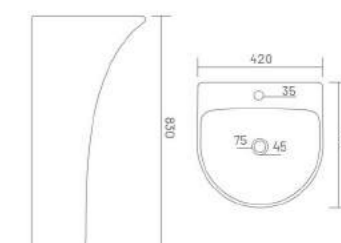

ONE PIECE BASIN

TESLA

One Piece Basin
L 420 W 370 H 830

shape of
inspiration

ONE PIECE BASIN

BENTLEY

One Piece Basin
L 490 W 400 H 830

PORSCHE

One Piece Basin
L 420 W 390 H 830

WITH STAND

QUEENY

One Piece Basin
L 560 W 450 H 850