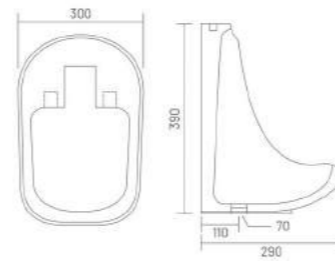

SMALL URINAL

Urinal
L 290 W 300 H 390

LADIES URINAL

Squatting Urinal
L 450 W 355 H 100