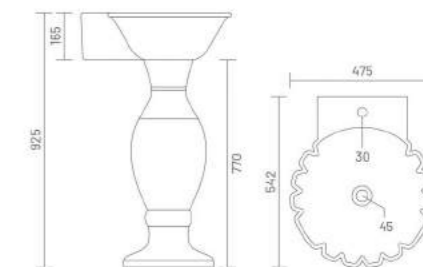

glory of
exotic
glamour

WASH BASIN PEDESTAL

SONICA

Wash Basin Pedestal
L 542 W 475 H 925

SONIC

Wash Basin Pedestal
L 460 W 535 H 870

VICTORIA

Wash Basin Pedestal
L 605 W 415 H 820