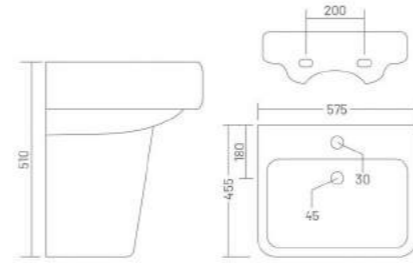

Wash Basin Half Pedestal
L 425 W 400 H 430

ALEXA

Wash Basin Half Pedestal
L 465 W 325 H 410

KITE

Wash Basin Half Pedestal
L 570 W 495 H 460

ADEL

Wash Basin Half Pedestal
L 575 W 455 H 510

SOBER