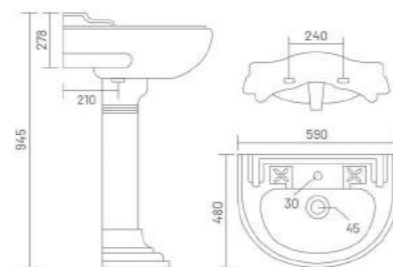

Wash Basin Pedestal
L 465 W 330 H 780

HONEST

Wash Basin Pedestal
L 450 W 300 H 780

MARK

Wash Basin Pedestal
L 425 W 300 H 730

SERENA

Wash Basin Pedestal
L 590 W 480 H 945

SANDY