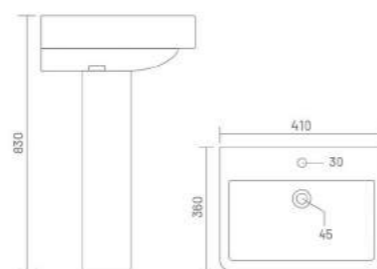

Wash Basin Pedestal
L 455 W 350 H 825

LYRA

Wash Basin Pedestal
L 425 W 400 H 850

WASH BASIN PEDESTAL WASH BASIN PEDESTAL

CUBIC

Wash Basin Pedestal
L 425 W 340 H 830

ADDY

Wash Basin Pedestal
L 410 W 360 H 830