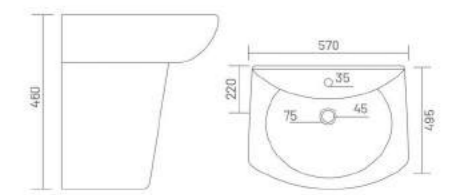

Wash Basin Half Pedestal
L 425 W 400 H 430

ALEXA

Wash Basin Half Pedestal
L 465 W 325 H 410

KITE

Wash Basin Half Pedestal
L 570 W 495 H 460

ADEL

Wash Basin Half Pedestal
L 575 W 455 H 510

SOBER