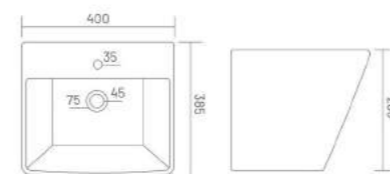

GRAND

One Piece Basin
L 555 W 470 H 395

DENIM

One Piece Basin
L 390 W 355 H 355

PROTON

One Piece Basin
L 400 W 385 H 280

CORAL

One Piece Basin
L 505 W 350 H 260