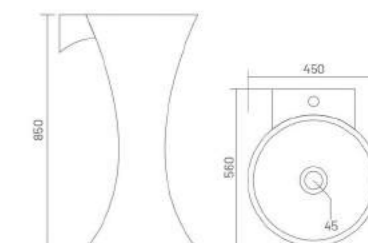

One Piece Basin
L 490 W 400 H 830

PORSCHE

One Piece Basin
L 420 W 390 H 830

WITH STAND

QUEENY

One Piece Basin
L 560 W 450 H 850

ONE PIECE BASIN

AUDI