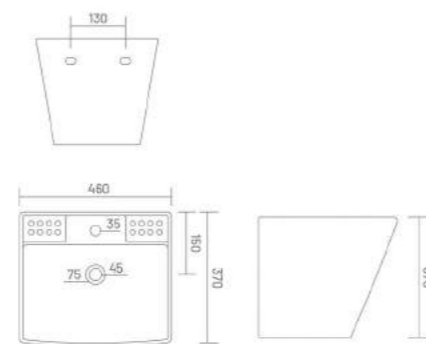

HELIX

One Piece Basin
L 480 W 440 H 380

ONE PIECE BASIN

METIX

One Piece Basin
L 460 W 370 H 370

ONE PIECE BASIN

ROMAN

One Piece Basin
L 380 W 370 H 250