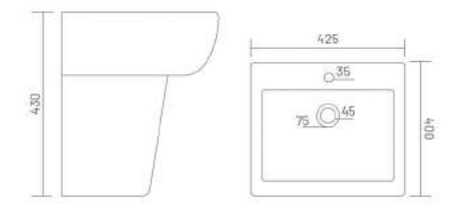

ALEXA

Wash Basin Half Pedestal
L 465 W 325 H 410