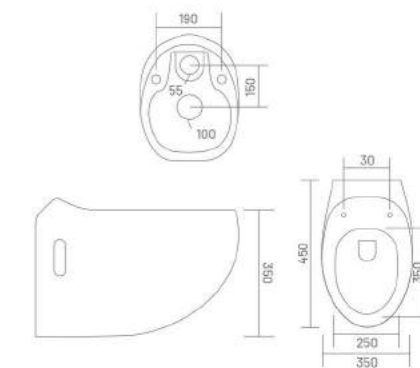

CELIO

Wall Hung Closet
L 485 W 350 H 350