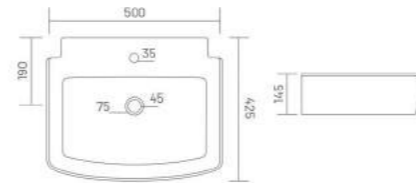

FLORA

Wall Hung Basin
L 470 W 350 H 200