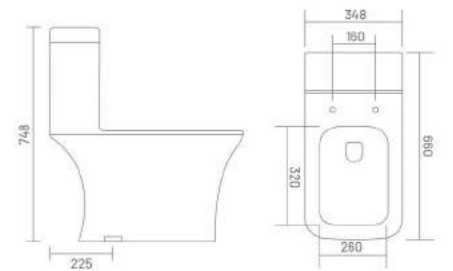

-  WASH DOWN FLUSH
-  UF SEAT COVER
-  PP SEAT COVER

COMPASS - S&P

One Piece Closet
L 642 W 365 H 726
S Trap - 100mm(4")
S Trap - 225mm(9")
P Trap - 190mm

-  WASH DOWN FLUSH
-  UF SEAT COVER
-  PP SEAT COVER