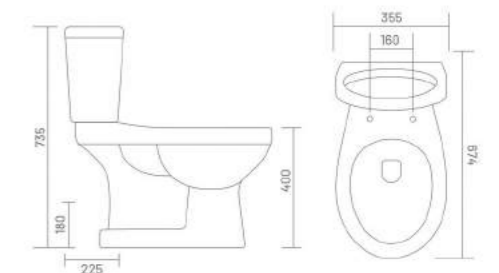

TWO PIECE CLOSET

JACK - S&P

Two Piece Closet
L 660 W 355 H 735
S Trap - 225mm(9")
P Trap - 180mm

JASS - S&P

Two Piece Closet
L 674 W 355 H 735
S Trap - 225mm(9")
P Trap - 180mm

the beauty of
simplicity

ITALIA