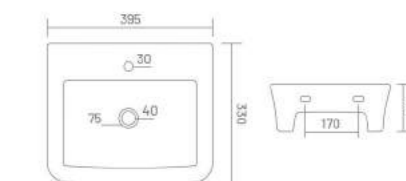

RIVA

Wall Hung Basin
L 395 W 330 H 170