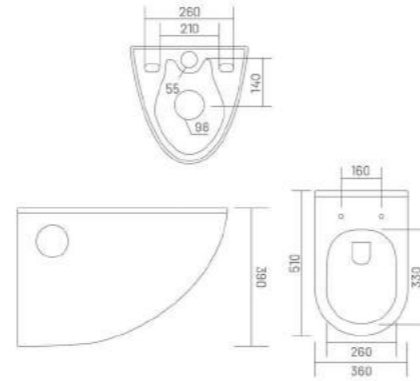

OPERA (Rimless)

Wall Hung Closet
L 510 W 360 H 390