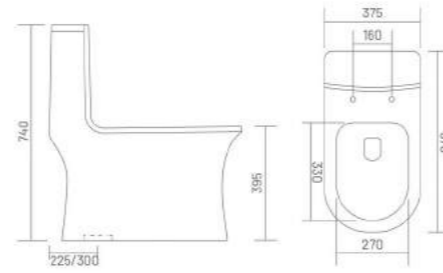

- 5D FLUSH
- RIMLESS DESIGN
- SYPHONIC FLUSH
- UF SEAT COVER
- **PP** PP SEAT COVER

RADO - S

One Piece Closet
L 670 W 360 H 740
S Trap - 225mm(9")
S Trap - 300mm(12")