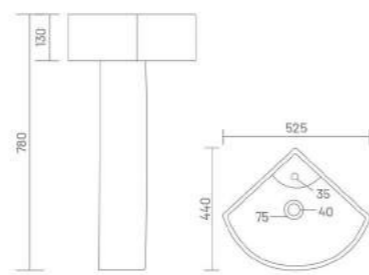

Wash Basin Pedestal
L 420 W 410 H 790

SELINA

Wash Basin Pedestal
L 575 W 410 H 790

CORNIA CORNER

Wash Basin Pedestal
L 525 W 440 H 780

MOON

Wash Basin Pedestal
L 525 W 410 H 805

MARCO