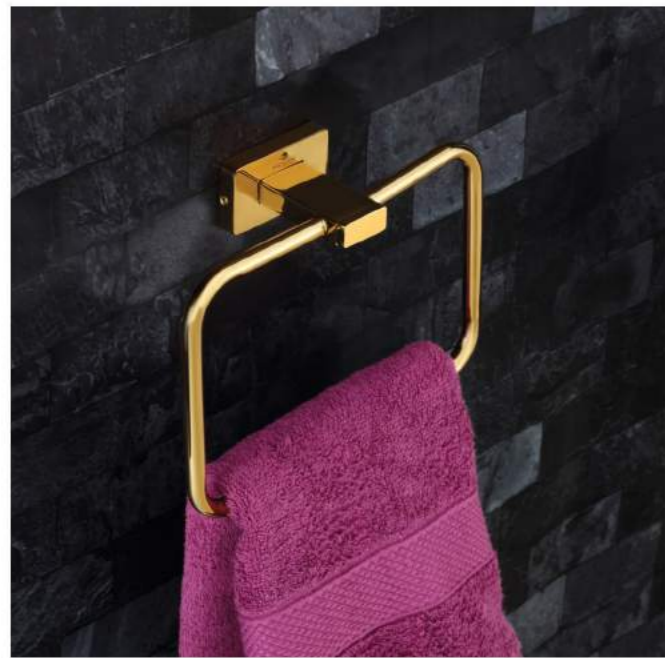

SINGLE FLUSH TANK
(SIDE FLUSHING)-002

SINGLE FLUSH TANK
(TOP FLUSHING)-003

DUAL FLUSH TANK-004

GOLD SERIES

WBG-001
Soap Dish

WBG-002
Robe Hook

WBG-003
Paper Holder

WBG-004
Double Soap Dish