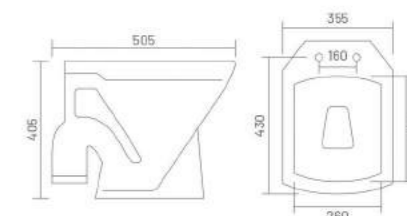

LUXURIOUS WATER CLOSET

RIMLESS DESIGN
UF UF SEAT COVER
PP PP SEAT COVER

RIMLESS DESIGN
PP PP SEAT COVER

PP PP SEAT COVER

LUXURIOUS WATER CLOSET

UF UF SEAT COVER
PP PP SEAT COVER

UF UF SEAT COVER
PP PP SEAT COVER

PP PP SEAT COVER