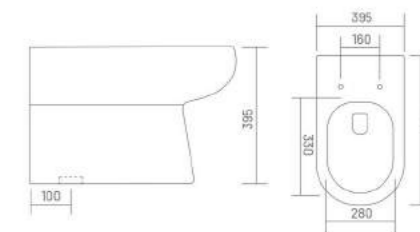

PP PP SEAT COVER

POPO - S
 Water Closet
 L 515 W 375 H 428

LUXURIOUS WATER CLOSET

UF UF SEAT COVER
PP PP SEAT COVER

TATA - S&P
 Water Closet
 L 542 W 368 H 388

UF UF SEAT COVER
PP PP SEAT COVER

SASA - S
 Water Closet
 L 570 W 395 H 395