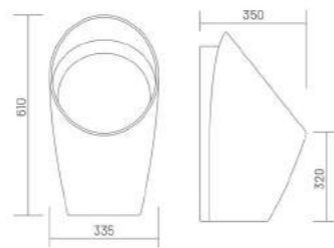

ELLIPS URINAL

Urinal
L 350 W 335 H 610

URINAL SENSOR