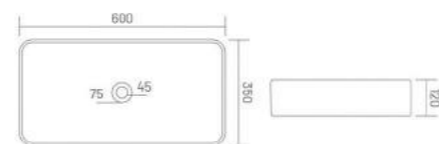

CALIBER
Table Top Basin
L 600 W 350 H 120