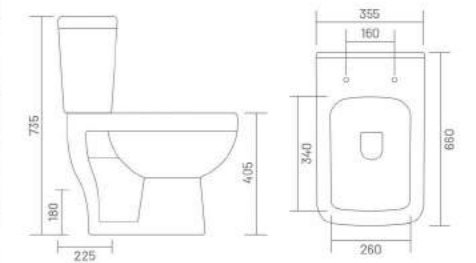

TWO PIECE CLOSET

JACK - S&P

Two Piece Closet
L 660 W 355 H 735
S Trap - 225mm(9")
P Trap - 180mm

JASS - S&P

Two Piece Closet
L 674 W 355 H 735
S Trap - 225mm(9")
P Trap - 180mm

the beauty of
simplicity

ITALIA