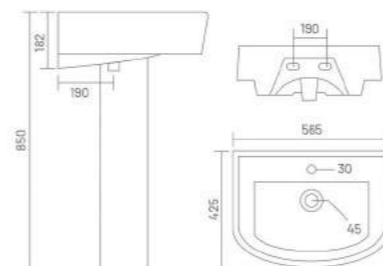

CROWNLY
Wash Basin Pedestal
L 550 W 425 H 825