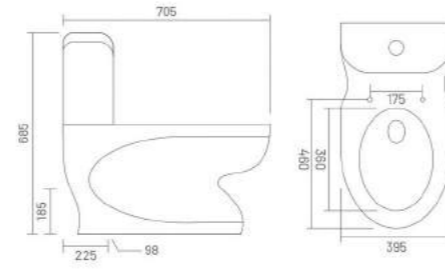

WASH DOWN FLUSH **PP** PP SEAT COVER

CAMRY - S&P

One Piece Closet
L 720 W 340 H 680
S Trap - 225mm(9")
P Trap - 190mm