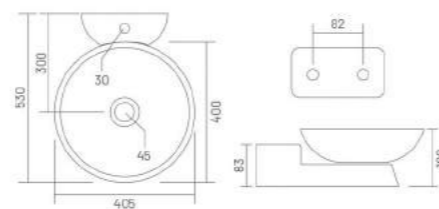

WALL HUNG BASIN

BRIGO WITH STAND

Wall Hung Basin
L 530 W 405 H 190

WALL HUNG BASIN

CODY

Wall Hung Basin
L 440 W 290 H 135

HONEST

Wall Hung Basin
L 450 W 300 H 190

PEARL

Wall Hung Basin
L 405 W 320 H 140

REAL

Wall Hung Basin
L 475 W 330 H 200

ERAS

Wall Hung Basin
L 485 W 370 H 185