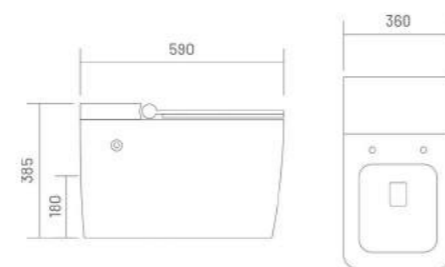

WIS-SMART 104

Pulse Tankless Toilet
 L 590 W 360 H 445
 S-trap 300mm(12") rounghing-in

PULSE WALL MOUNTED TOILET

PULSE WALL MOUNTED TOILET

WIS-SMART 105

Wall Hung Closet
L 625 W 380 H 385
P-trap 180mm

WIS-SMART 106