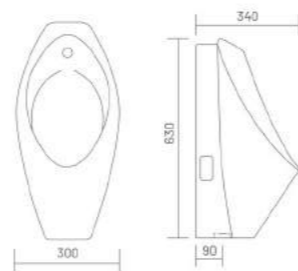

EURO URINAL
(Regular / Blind Installation)

Urinal
L 330 W 300 H 650

URINAL SENSOR