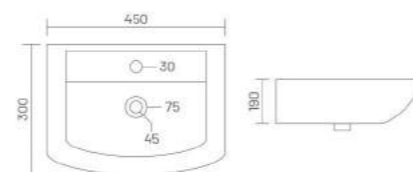

BRIGO WITH STAND

Wall Hung Basin
L 530 W 405 H 190

WALL HUNG BASIN

CODY

Wall Hung Basin
L 440 W 290 H 135

HONEST

Wall Hung Basin
L 450 W 300 H 190

PEARL