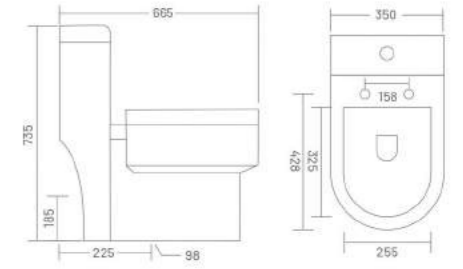

ONE PIECE CLOSET

WASH DOWN FLUSH UF UF SEAT COVER
PP PP SEAT COVER

ROLEX - S

One Piece Closet
L 650 W 360 H 710
S Trap - 225mm(9")

WASH DOWN FLUSH PP PP SEAT COVER

CRYSTAL - S&P

One Piece Closet
L 710 W 375 H 740
S Trap - 100mm(4")
S Trap - 225mm(9")
S Trap - 300mm(12")
P Trap - 175mm

ONE PIECE CLOSET

WASH DOWN FLUSH UF UF SEAT COVER
PP PP SEAT COVER

SPICE - S&P

One Piece Closet
L 665 W 350 H 735
S Trap - 225mm(9")
P Trap - 185mm

WASH DOWN FLUSH PP PP SEAT COVER

LORAS - S&P

One Piece Closet
L 665 W 355 H 720
S Trap - 225mm(9")
P Trap - 185mm

WASH DOWN FLUSH RIMLESS DESIGN
UF UF SEAT COVER PP PP SEAT COVER

VENUS - S (Rimless)

One Piece Closet
L 650 W 350 H 710
S Trap - 300mm(12")