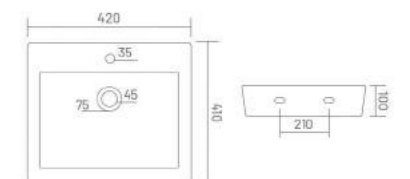

WALL HUNG BASIN

ADDY

Wall Hung Basin
L 410 W 375 H 155

designed
for glory

WALL HUNG BASIN

LYRA

Wall Hung Basin
L 425 W 400 H 160

MARK

Wall Hung Basin
L 425 W 300 H 100

LORIC

Wall Hung Basin
L 420 W 410 H 100