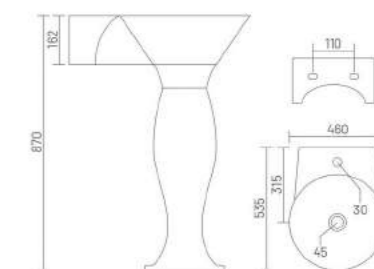

glory of
exotic
glamour

WASH BASIN PEDESTAL

SONICA

Wash Basin Pedestal
L 542 W 475 H 925

SONIC

Wash Basin Pedestal
L 460 W 535 H 870

VICTORIA

Wash Basin Pedestal
L 605 W 415 H 820