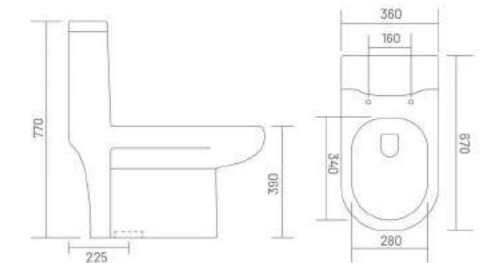

CARNIVAL - S

One Piece Closet
L 670 W 360 H 770
S Trap - 225mm(9")

ONE PIECE CLOSET

ARROW - S

One Piece Closet
L 650 W 360 H 740
S Trap - 225mm(9")

WASH DOWN FLUSH

UF SEAT COVER

PP SEAT COVER