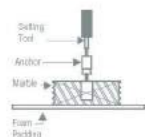

For Marble Counter tops:

1. Position the counter top upside down on foam padding to protect the surface. Mark and drill 3/6" holes 5/8" deep at the locations shown on the template.
2. Use a setting tool and hammer to secure the anchors.