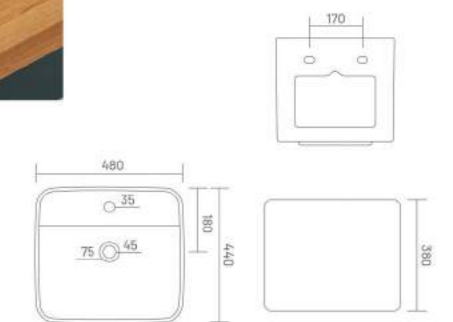

One Piece Basin
L 420 W 370 H 850

PORSCHE-X

One Piece Basin
L 420 W 390 H 830

ONE PIECE BASIN

PORSCHE-Z

One Piece Basin
L 420 W 390 H 830

LIRIX

One Piece Basin
L 460 W 460 H 400