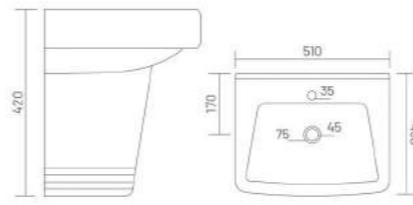

Wash Basin Half Pedestal
L 425 W 340 H 430

LORIC

Wash Basin Half Pedestal
L 420 W 410 H 410

PLANO

Wash Basin Half Pedestal
L 455 W 350 H 410

TORUS

Wash Basin Half Pedestal
L 510 W 430 H 420

LYRA