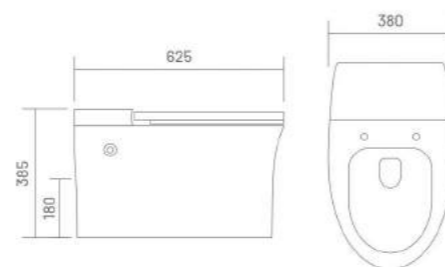

PULSE WALL MOUNTED TOILET

PULSE WALL MOUNTED TOILET

WIS-SMART 105

Wall Hung Closet
L 625 W 380 H 385
P-trap 180mm