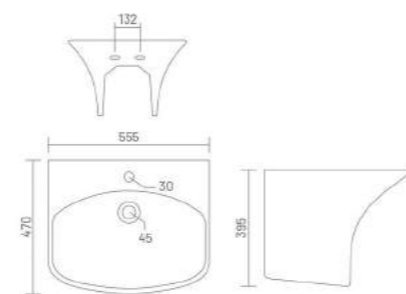

DENIM

One Piece Basin
L 390 W 355 H 355