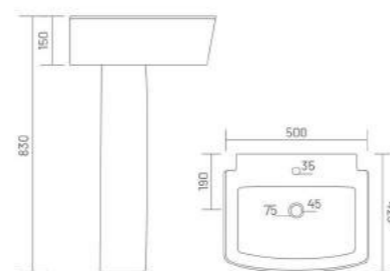

SCALA

Wash Basin Pedestal
L 500 W 425 H 830