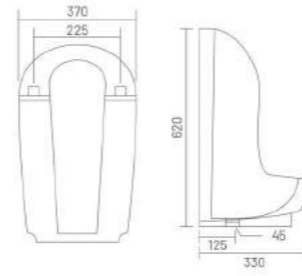

BABY URINAL

Urinal
L 340 W 300 H 460

URINAL

URINAL SPYDER

LARGE URINAL

Urinal
L 330 W 370 H 620

URINAL SPYDER

SMALL URINAL