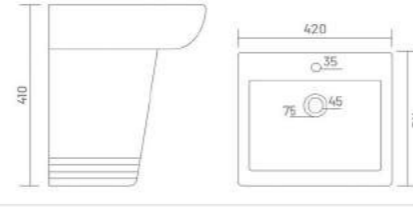

PLANO

Wash Basin Half Pedestal
L 455 W 350 H 410