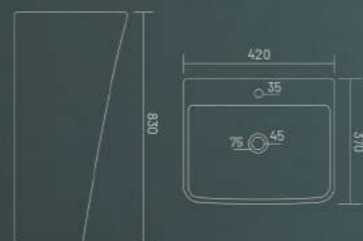

Wash Basin Half Pedestal
L 525 W 410 H 510

space with
playful artistry

ONE PIECE BASIN

TESLA

One Piece Basin
L 420 W 370 H 830

shape of
inspiration

ONE PIECE BASIN

BENTLEY