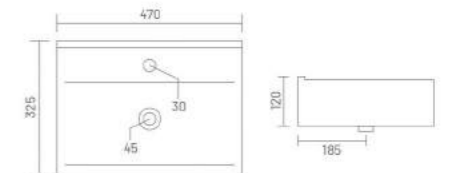

Wall Hung Basin
L 500 W 425 H 145

FLORA

Wall Hung Basin
L 470 W 350 H 200

VITRO

Wall Hung Basin
L 390 W 440 H 145

AWVIO

Wall Hung Basin
L 470 W 325 H 120

WALL HUNG BASIN