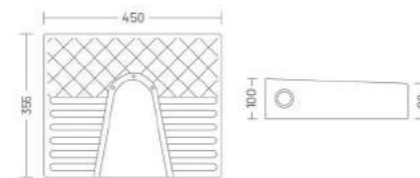

URINAL

LARGE URINAL

Urinal
L 330 W 370 H 620

SMALL URINAL

Urinal
L 290 W 300 H 390

LADIES URINAL

Squatting Urinal
L 450 W 355 H 100

PAN

ORISSA PAN - 23"

Pan
L 580 W 450 H 300

ORISSA PAN - 20"

Pan
L 515 W 420 H 290

CT PAN - 20"

Pan
L 515 W 420 H 190