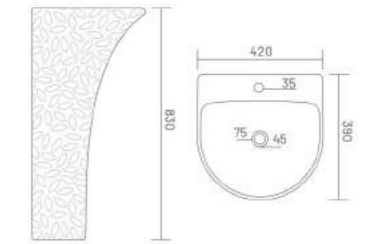

ONE PIECE BASIN