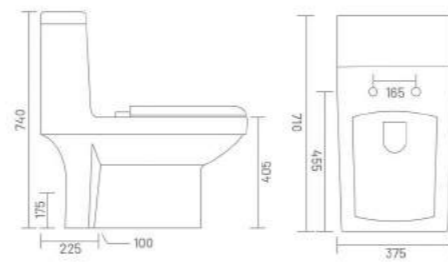

CRYSTAL - S&P

One Piece Closet
L 710 W 375 H 740
S Trap - 100mm(4")
S Trap - 225mm(9")
S Trap - 300mm(12")
P Trap - 175mm