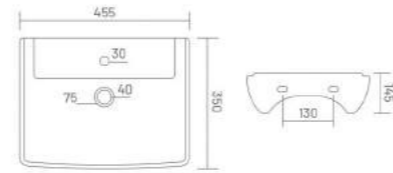

Wall Hung Basin
L 425 W 300 H 100

LORIC

Wall Hung Basin
L 420 W 410 H 100

PLANO

Wall Hung Basin
L 455 W 350 H 145

MARCO

Wall Hung Basin
L 465 W 330 H 170

SCALA