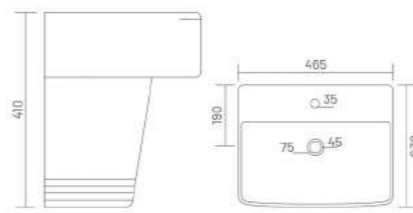

KITE

Wash Basin Half Pedestal
L 570 W 495 H 460