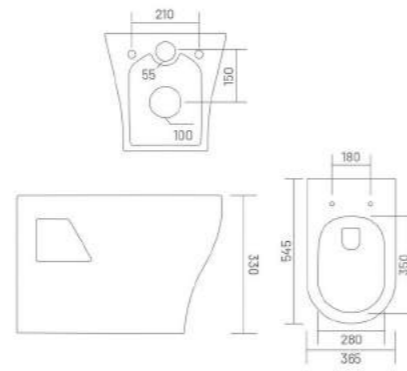

RIMLESS DESIGN **UF** UF SEAT COVER
PP PP SEAT COVER

OPERA (Rimless)

Wall Hung Closet
 L 510 W 360 H 390

UF UF SEAT COVER **PP** PP SEAT COVER

RETRO

Wall Hung Closet
 L 545 W 365 H 330

RIMLESS DESIGN **UF** UF SEAT COVER
PP PP SEAT COVER