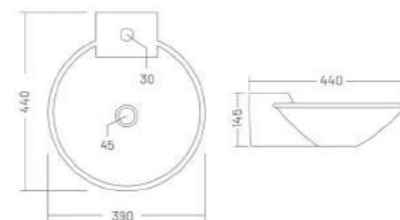

Wall Hung Basin
L 500 W 425 H 145

FLORA

Wall Hung Basin
L 470 W 350 H 200

VITRO

Wall Hung Basin
L 390 W 440 H 145

AWVIO

Wall Hung Basin
L 470 W 325 H 120

WALL HUNG BASIN