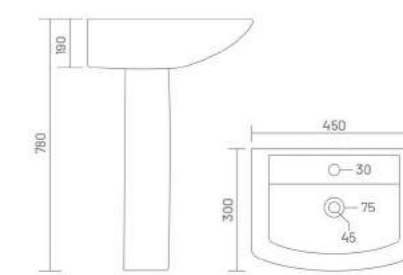

MARK

Wash Basin Pedestal
L 425 W 300 H 730