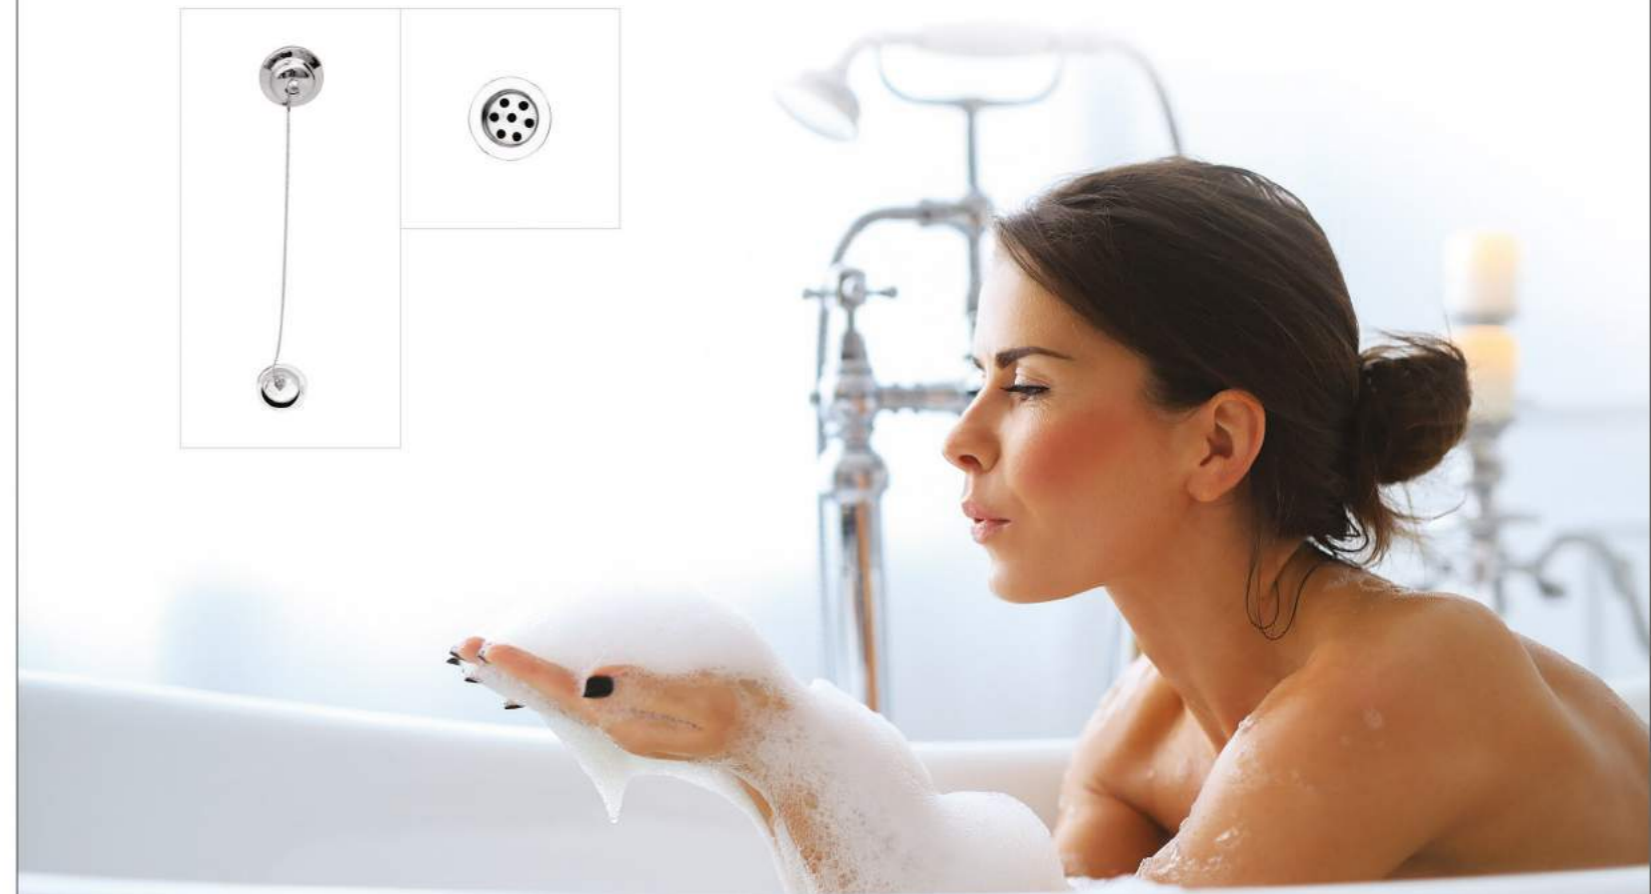

JACUZZI BATH TUB (ACRYLIC)

WBT-007 Length 1800mm Breadth 900mm Depth 500mm
Massage With Bubble Bath

CONFIGURATION

Pump 1.5HP / 1 Pcs.	Fillar set / 1 Pcs.
Massage jet big / 6 Pcs.	Bubble jet / 12 Pcs.
Massage jet small / 8 Pcs.	Blower 300 watt / 1 Pcs.
LED light / 1 Pcs.	Front panel / 1 Pcs.
Pressure regulator / 1 Pcs.	Side panel / 1 Pcs.
On-Off switch / 2 Pcs.	MS stand / 1 Pcs.
Pop up valve with pipe / 1 Pcs.	Wooden box packing
Head rest / 2 Pcs.	