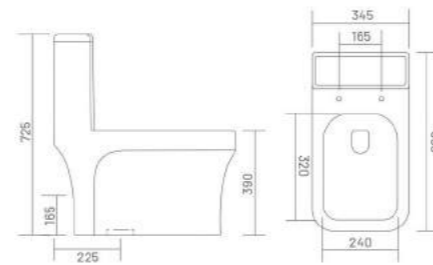

FUSION - S

One Piece Closet
L 670 W 360 H 755
S Trap - 225mm(9")

ONE PIECE CLOSET

-  WASH DOWN FLUSH
-  UF SEAT COVER
-  PP SEAT COVER

LARRA - S

One Piece Closet
L 690 W 345 H 725
S Trap - 225mm(9")

ONE PIECE CLOSET