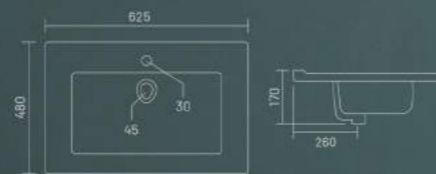

Table Top Basin
L 345 W 300 H 130

CORNIA

Table Top Basin
L 525 W 440 H 140

COUNTER BASIN

OMEGA

Top Counter Basin
L 625 W 480 H 170

the essence of tranquillity

COUNTER BASIN