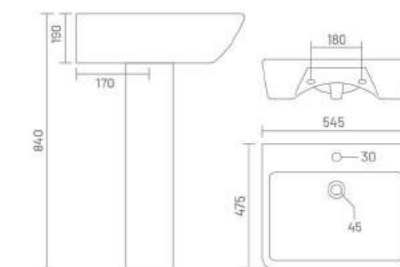

ADEL
Wash Basin Pedestal
L 575 W 455 H 855

PLANET
Wash Basin Pedestal
L 570 W 440 H 870

LORAS
Wash Basin Pedestal
L 565 W 425 H 850

CROWNLY
Wash Basin Pedestal
L 550 W 425 H 825

LEVIS
Wash Basin Pedestal
L 545 W 475 H 840