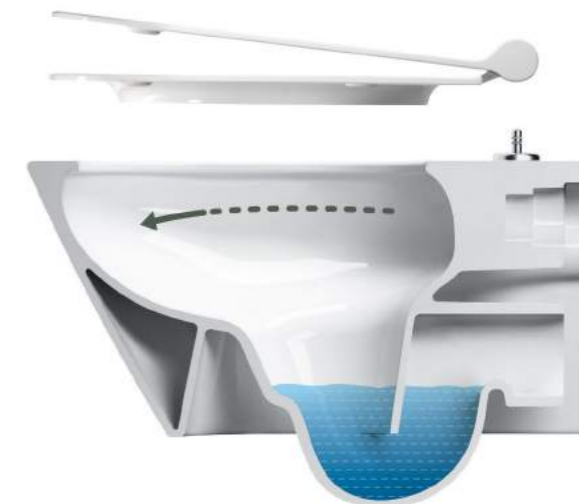

Wall Hung Closet
L 510 W 350 H 340

UF UF SEAT COVER

PP PP SEAT COVER

INBUILT JET

living with
authentic design

RIMLESS-DESIGN

TOILET BOWL WITHOUT AN EDGE

The rimless design is standard for all special toilets. It means that the toilet bowls do not have any difficult-to-reach places in which dirt and bacteria can accumulate. This makes it possible to clean the toilet far more quickly, easily and thoroughly. WATERO has produced rimless toilet bowls.