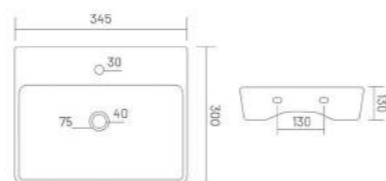

Wall Hung Basin
L 465 W 325 H 140

ROMA

Wall Hung Basin
L 360 W 360 H 150

RIVA

Wall Hung Basin
L 395 W 330 H 170

WALL HUNG BASIN

CUBA

Wall Hung Basin
L 345 W 300 H 130