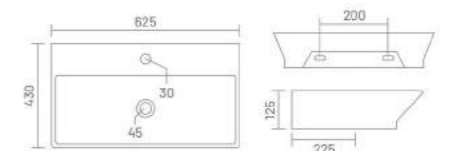

BRYN

Table Top Basin
L 625 W 430 H 125