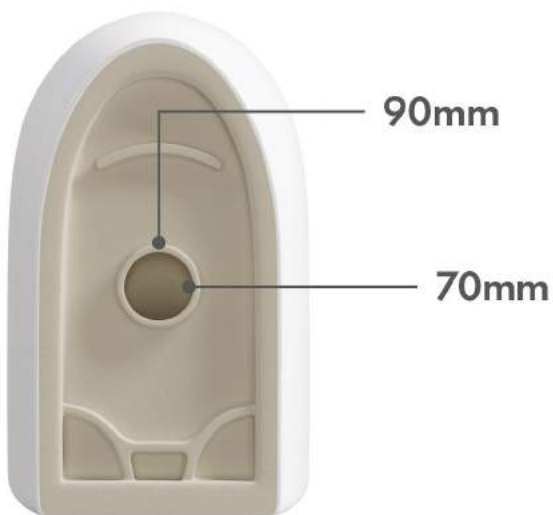

RIMLESS

The ultimate rimless technology for your bathroom

A rimless toilet made for significantly easier cleaning and a clear improvement in hygiene. There is no build-up of bacteria and no possibility for limescale to lurk. The rimless technology ensures quintessential hygiene with effective flushing that offers an efficient solution ensuring that the entire inner surface is rinsed throughout the flushing process.