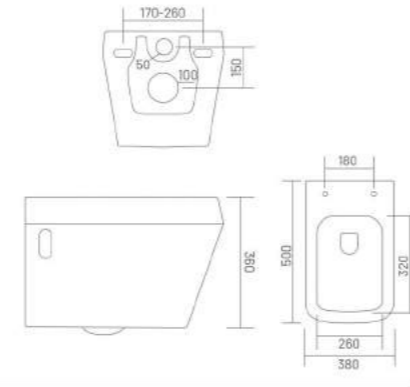

Wall Hung Closet
L 510 W 340 H 350

RIMLESS DESIGN PP PP SEAT COVER

CURVE (Rimless)

Wall Hung Closet
L 510 W 360 H 340

RIMLESS DESIGN UF UF SEAT COVER
PP PP SEAT COVER

KAIZEN (Rimless)

Wall Hung Closet
L 500 W 370 H 360