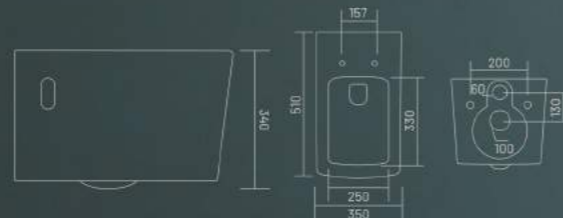

Wall Hung Closet
L 510 W 350 H 340

UF UF SEAT COVER

PP PP SEAT COVER

INBUILT JET

living with
authentic design

RIMLESS-DESIGN

TOILET BOWL WITHOUT AN EDGE

The rimless design is standard for all special toilets. It means that the toilet bowls do not have any difficult-to-reach places in which dirt and bacteria can accumulate. This makes it possible to clean the toilet far more quickly, easily and thoroughly. WATERO has produced rimless toilet bowls.