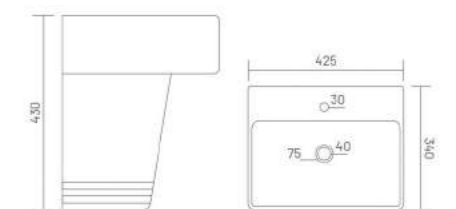

Wash Basin Pedestal
L 475 W 370 H 806

driving
uniqueness
in design

ADDY

Wash Basin Half Pedestal
L 410 W 375 H 430

shaping
new
creativity

FLORA

Wash Basin Half Pedestal
L 470 W 350 H 430

CUBIC