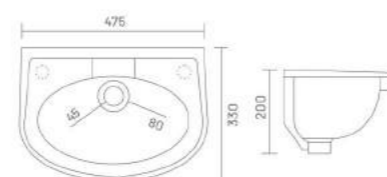

ERAS

Wall Hung Basin
L 485 W 370 H 185