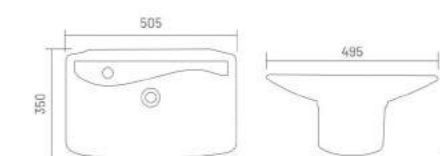

GRAND

One Piece Basin
L 555 W 470 H 395

DENIM

One Piece Basin
L 390 W 355 H 355

PROTON

One Piece Basin
L 400 W 385 H 280

CORAL

One Piece Basin
L 505 W 350 H 260