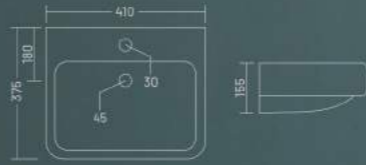

WALL HUNG BASIN

ADDY

Wall Hung Basin
L 410 W 375 H 155