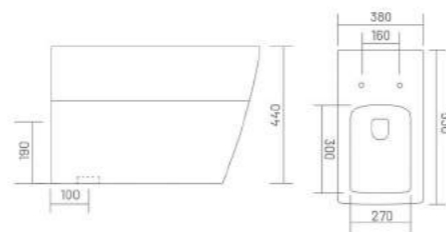

LUXURIOUS WATER CLOSET

RIMLESS DESIGN
UF UF SEAT COVER
PP PP SEAT COVER

VIVA - S (Rimless)
 Water Closet
 L 540 W 350 H 400

RIMLESS DESIGN
PP PP SEAT COVER

KROSS - S (Rimless)
 Water Closet
 L 530 W 380 H 440