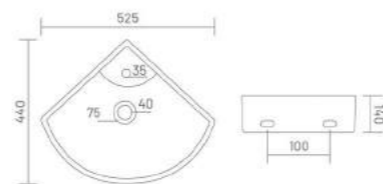

LILY CORNER

Wall Hung Basin
L 345 W 345 H 140