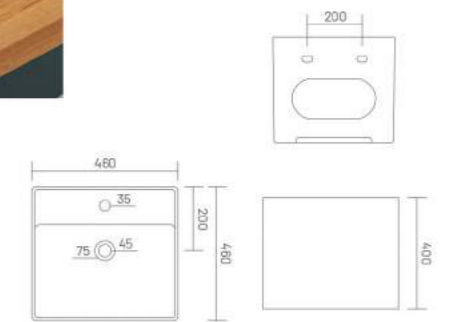

One Piece Basin
L 420 W 370 H 850

PORSCHE-X

One Piece Basin
L 420 W 390 H 830

ONE PIECE BASIN

PORSCHE-Z

One Piece Basin
L 420 W 390 H 830

LIRIX

One Piece Basin
L 460 W 460 H 400