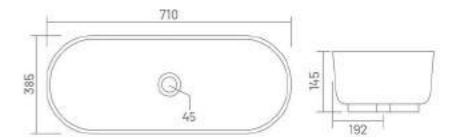

TABLE TOP BASIN

ROSSA

Table Top Basin
L 710 W 385 H 145