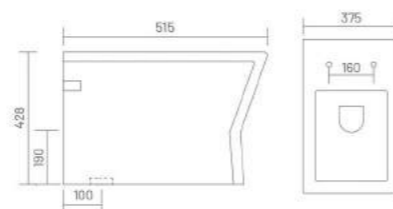

LUXURIOUS WATER CLOSET

RIMLESS DESIGN
UF UF SEAT COVER
PP PP SEAT COVER

RIMLESS DESIGN
PP PP SEAT COVER

PP PP SEAT COVER

LUXURIOUS WATER CLOSET

UF UF SEAT COVER
PP PP SEAT COVER

UF UF SEAT COVER
PP PP SEAT COVER

PP PP SEAT COVER