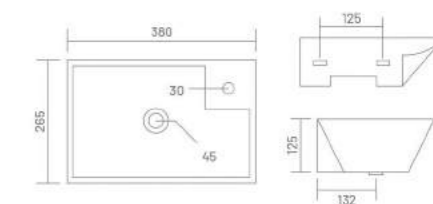

WALL HUNG BASIN

CUBA

Wall Hung Basin
L 345 W 300 H 130

WALL HUNG BASIN

NANO

Wall Hung Basin
L 380 W 300 H 190

ROSY

Wall Hung Basin
L 315 W 300 H 125

KENZO

Wall Hung Basin
L 430 W 245 H 135

LARA

Wall Hung Basin
L 325 W 270 H 125

CANDY

Wall Hung Basin
L 380 W 265 H 125