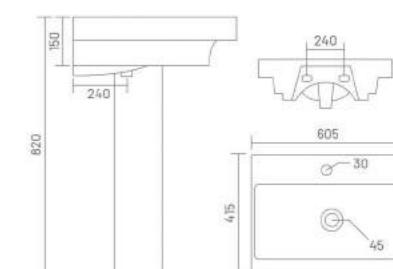

glory of
exotic
glamour

WASH BASIN PEDESTAL

SONICA

Wash Basin Pedestal
L 542 W 475 H 925

SONIC

Wash Basin Pedestal
L 460 W 535 H 870

VICTORIA

Wash Basin Pedestal
L 605 W 415 H 820