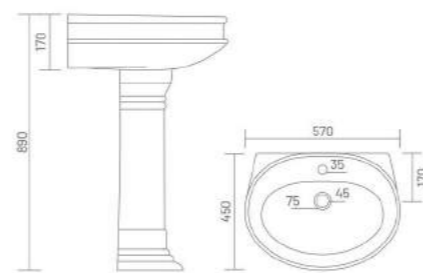

CLASSIC

Wash Basin Pedestal
L 570 W 445 H 845