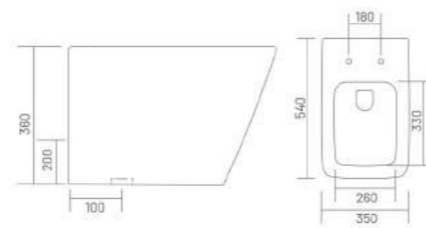

RIMLESS DESIGN
UF UF SEAT COVER
PP PP SEAT COVER

VIVA - S (Rimless)
Water Closet
L 540 W 350 H 400