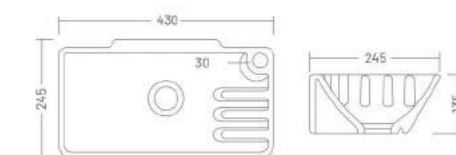

WALL HUNG BASIN

NANO

Wall Hung Basin
L 380 W 300 H 190

ROSY

Wall Hung Basin
L 315 W 300 H 125

KENZO

Wall Hung Basin
L 430 W 245 H 135

LARA