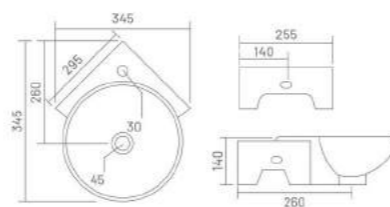

Wall Hung Basin
L 325 W 270 H 125

CANDY

Wall Hung Basin
L 380 W 265 H 125

WALL HUNG BASIN

CORNIA

Wall Hung Basin
L 525 W 440 H 140

LILY CORNER

Wall Hung Basin
L 345 W 345 H 140