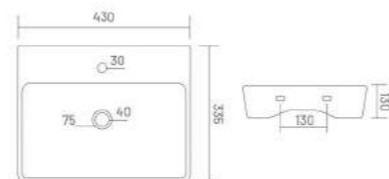

CUBIC

Wall Hung Basin
L 430 W 335 H 130