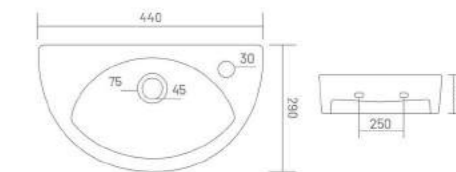

BRIGO WITH STAND

Wall Hung Basin
L 530 W 405 H 190

WALL HUNG BASIN

CODY

Wall Hung Basin
L 440 W 290 H 135

HONEST

Wall Hung Basin
L 450 W 300 H 190

PEARL