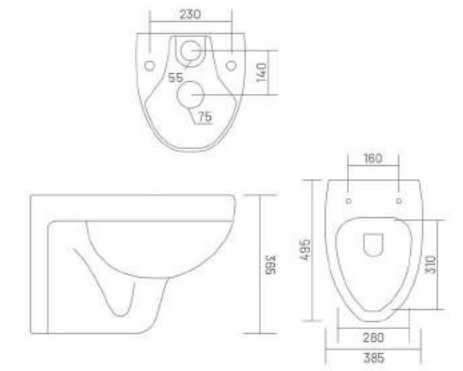

AMAZON (Rimless)

Wall Hung Closet
 L 535 W 355 H 350

WALL HUNG CLOSET

UF UF SEAT COVER **PP** PP SEAT COVER

PACIFIC

Wall Hung Closet
 L 505 W 358 H 366

PP PP SEAT COVER

CASCADE