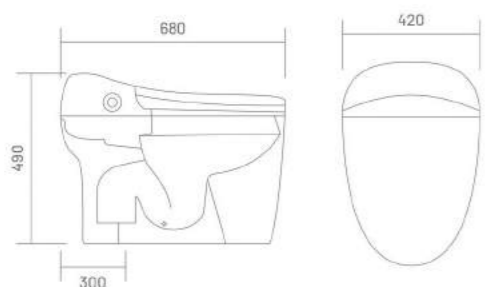

Scan QR Code to have a look at the video of above all features.

SMART TOILET

WIS-SMART 102

Pulse Tankless Toilet
 L 680 W 420 H 490
 S-trap 300mm(12") rounghing-in

PULSE FLOOR MOUNTED TOILET

WIS-SMART 103

Pulse Tankless Toilet
 L 620 W 380 H 455
 S-trap 300mm(12") rounghing-in