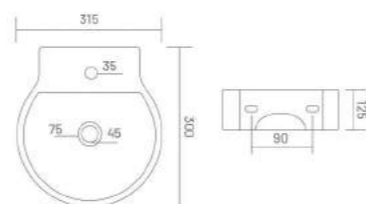

WALL HUNG BASIN

NANO

Wall Hung Basin
L 380 W 300 H 190

ROSY

Wall Hung Basin
L 315 W 300 H 125

KENZO

Wall Hung Basin
L 430 W 245 H 135

LARA