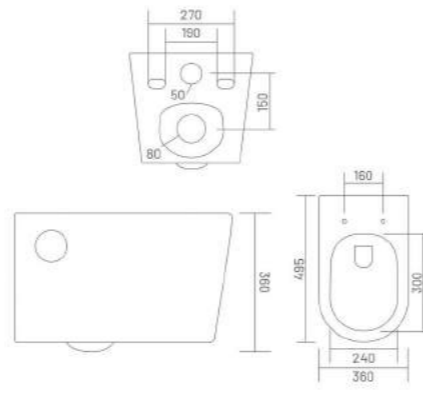

PP PP SEAT COVER

KROMA (Rimless)

Wall Hung Closet
L 500 W 360 H 360

RIMLESS DESIGN

UF UF SEAT COVER

PP PP SEAT COVER

THAR (Rimless)

Wall Hung Closet
L 495 W 360 H 360