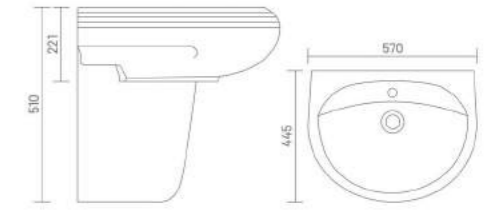

Wash Basin Half Pedestal
L 560 W 430 H 480

LORAS

Wash Basin Half Pedestal
L 565 W 425 H 510

CLASSIC

Wash Basin Half Pedestal
L 570 W 445 H 510

SELINA

Wash Basin Half Pedestal
L 575 W 410 H 490

MOON