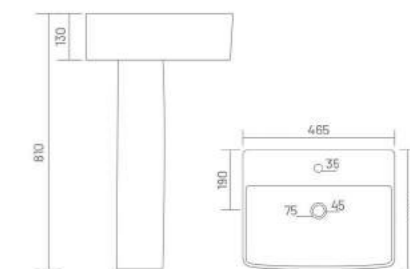

TORUS
Wash Basin Pedestal
L 510 W 430 H 840

SCALA

Wash Basin Pedestal
L 500 W 425 H 830

FLORA

Wash Basin Pedestal
L 470 W 300 H 858

ALEXA

Wash Basin Pedestal
L 465 W 325 H 810

PLANO