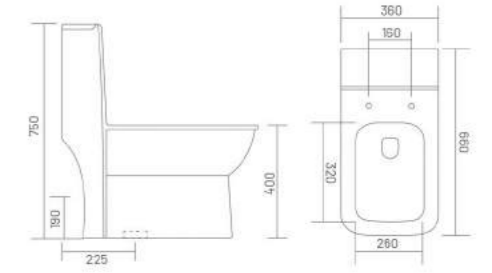

slender stuff
of dimension

ONE PIECE CLOSET

RIMLESS DESIGN

WASH DOWN FLUSH

UF SEAT COVER

PP SEAT COVER

ORCHID - S&P (Rimless)

One Piece Closet
L 660 W 360 H 750
S Trap - 225mm(9")
P Trap - 190mm