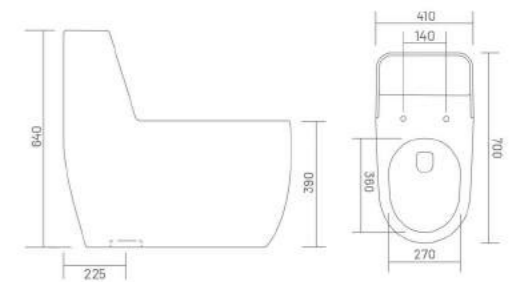

BEGINNING OF A NEW ERA
OF 4D, 5D & 6D TECHNOLOGY

RIMLESS
DESIGN

SYPHONIC
FLUSH

TORNADO
FLUSH

PP SEAT
COVER

APPLE - S

One Piece Closet
L 700 W 410 H 640
S Trap - 225mm(9")

RIMLESS
DESIGN