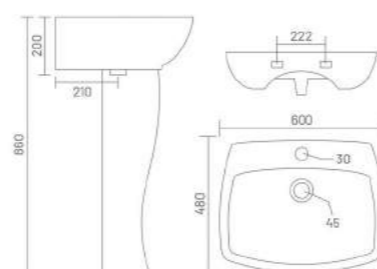

WASH BASIN PEDESTAL WASH BASIN PEDESTAL

CUBIC

Wash Basin Pedestal
L 425 W 340 H 830

ADDY

Wash Basin Pedestal
L 410 W 360 H 830

SIMON

Wash Basin Pedestal
L 600 W 480 H 860

WASH BASIN PEDESTAL WASH BASIN PEDESTAL

SOFIA

Wash Basin Pedestal
L 575 W 420 H 850

KITE

Wash Basin Pedestal
L 570 W 495 H 850

LORIC

Wash Basin Pedestal
L 420 W 410 H 790