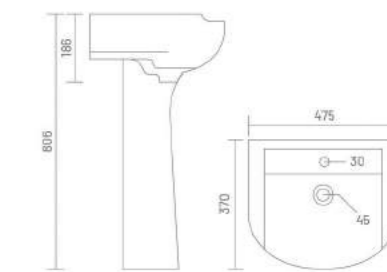

Wash Basin Pedestal
L 475 W 370 H 806

driving
uniqueness
in design

ADDY

Wash Basin Half Pedestal
L 410 W 375 H 430

shaping
new
creativity

FLORA

Wash Basin Half Pedestal
L 470 W 350 H 430

CUBIC