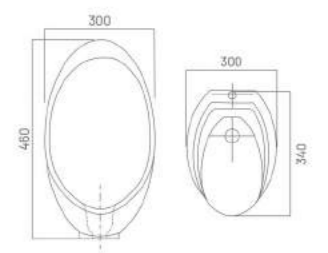

BABY URINAL

Urinal
L 340 W 300 H 460

URINAL

URINAL SPYDER

LARGE URINAL

Urinal
L 330 W 370 H 620

URINAL SPYDER

SMALL URINAL