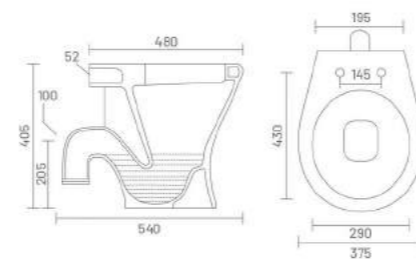

CLASSIC - S

Water Closet
L 540 W 375 H 405