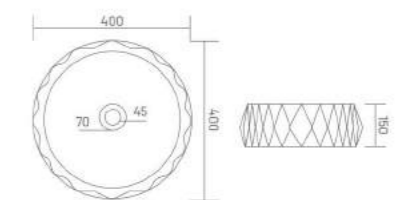

TABLE TOP BASIN

CIVIK

Table Top Basin
L 400 W 400 H 150