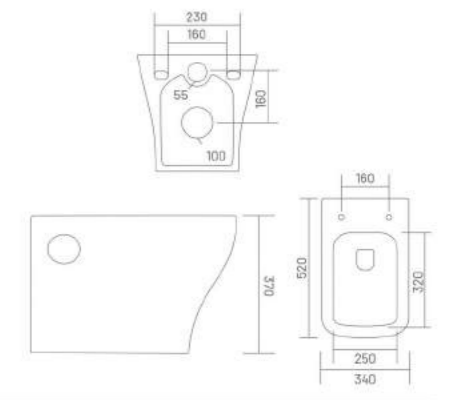

Wall Hung Closet
L 525 W 345 H 390

UF UF SEAT COVER

PP PP SEAT COVER

COMMANDER

Wall Hung Closet
L 515 W 360 H 350

WALL HUNG CLOSET

CUTE (Rimless)

Wall Hung Closet
L 495 W 360 H 360