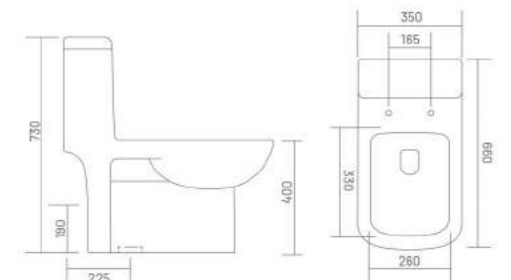

RIO - S&P

One Piece Closet
L 660 W 350 H 730
S Trap - 225mm(9")
P Trap - 185mm