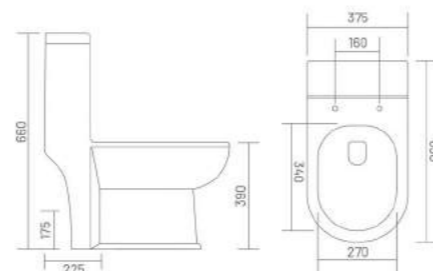

LEXUS - S&P (Rimless)

One Piece Closet
L 690 W 375 H 750
S Trap - 225mm(9")
P Trap - 175mm