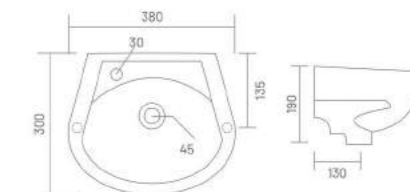

ROSY

Wall Hung Basin
L 315 W 300 H 125