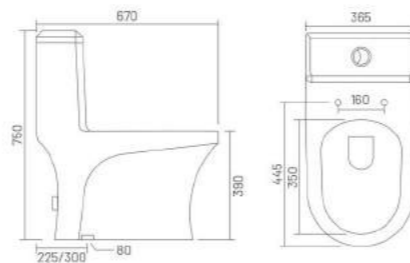

RADO - S

One Piece Closet
L 670 W 360 H 740
S Trap - 225mm(9")
S Trap - 300mm(12")

- RIMLESS DESIGN
- SYPHONIC FLUSH
- TORNADO FLUSH
- UF SEAT COVER
- PP** PP SEAT COVER

LAVA - S

One Piece Closet
L 670 W 365 H 750
S Trap - 225mm(9")
S Trap - 300mm(12")