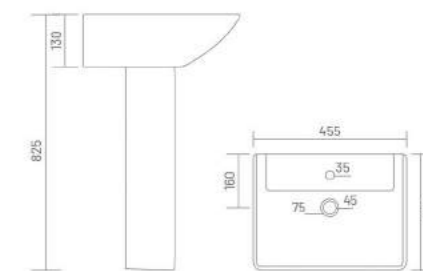

TORUS
Wash Basin Pedestal
L 510 W 430 H 840

SCALA

Wash Basin Pedestal
L 500 W 425 H 830

FLORA

Wash Basin Pedestal
L 470 W 300 H 858

ALEXA

Wash Basin Pedestal
L 465 W 325 H 810

PLANO