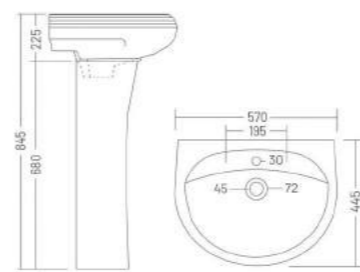

SOBER

Wash Basin Pedestal
L 560 W 430 H 830