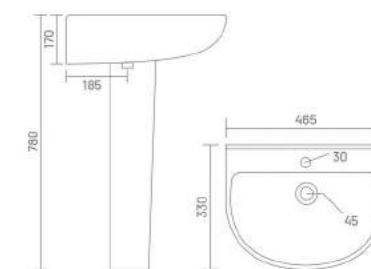

HONEST

Wash Basin Pedestal
L 450 W 300 H 780