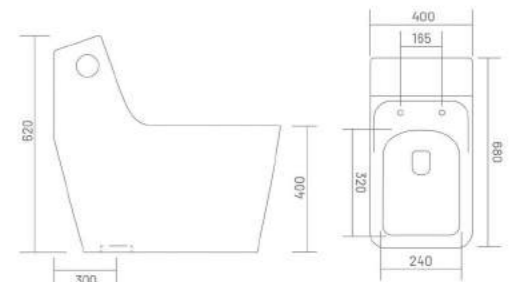

RIMLESS
DESIGN

SYPHONIC
FLUSH

TORNADO
FLUSH

UF SEAT
COVER