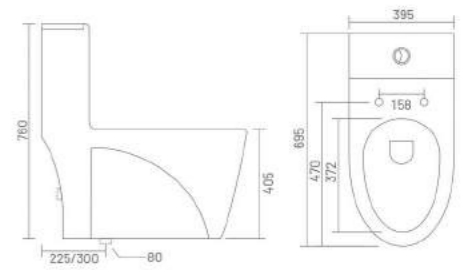

BELLINO - S

One Piece Closet
L 695 W 395 H 760
S Trap - 225mm(9")
S Trap - 300mm(12")