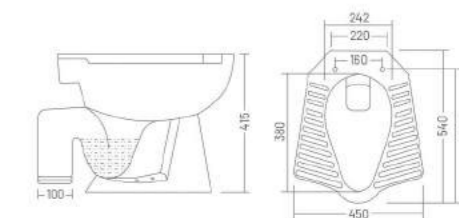

PP PP SEAT COVER

COCO - S
 Water Closet
 L 505 W 355 H 405

CLASSIC - S

Water Closet
L 540 W 375 H 405

CLASSIC - P

Water Closet
L 540 W 375 H 405

ANGLO - S

Water Closet
L 540 W 450 H 415