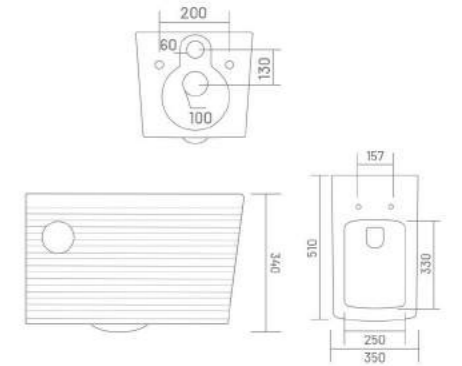

UF UF SEAT COVER PP PP SEAT COVER

ITALIA-Z

Wall Hung Closet
L 510 W 350 H 340