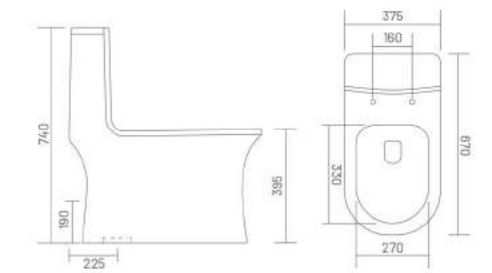

RIMLESS DESIGN

WASH DOWN FLUSH

UF SEAT COVER

PP SEAT COVER

ALIS - S&P (Rimless)

One Piece Closet
L 670 W 375 H 740
S Trap - 225mm(9")
P Trap - 190mm

WASH DOWN FLUSH

PP SEAT COVER