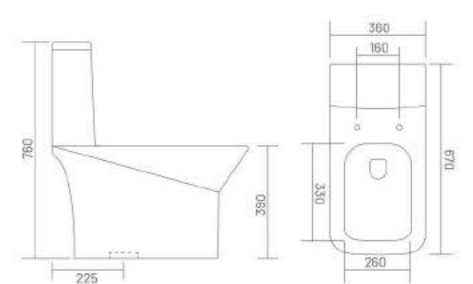

CRUZ - S

One Piece Closet
L 670 W 360 H 760
S Trap - 225mm(9")