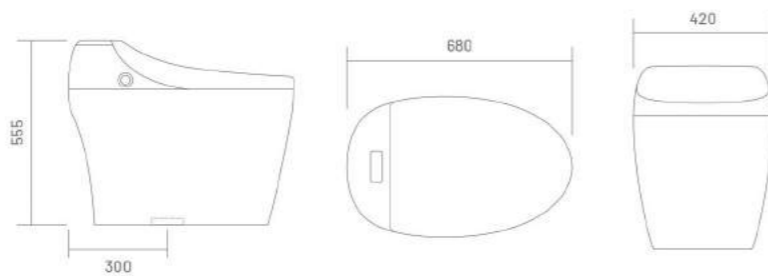

WIS-SMART 101

Pulse Tankless Toilet
L 680 W 420 H 555
S-trap 300mm(12") roughing-in
Floor Mounted
ABS Seat Cover

*Pressure pump must be required for smart toilet
*1.5 bar pressure required compulsory

FEATURES

Hip Cleaning	Women Cleaning	Drying
Water Temperature Adjustment	Seat Temperature Adjustment	
Side Push Button	One Button Flushing	Nozzle Self-Cleaning
Nozzle Adjustment	Electric Leakage Protection	
Led LCD Screen	Tankless Design	LCD Remote
Foot Sense Flushing	Redar Automatic Opening Seat & Cover	

Scan QR Code to have a look at the video of above all features.