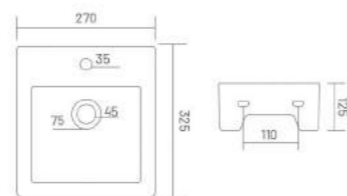

CANDY

Wall Hung Basin
L 380 W 265 H 125