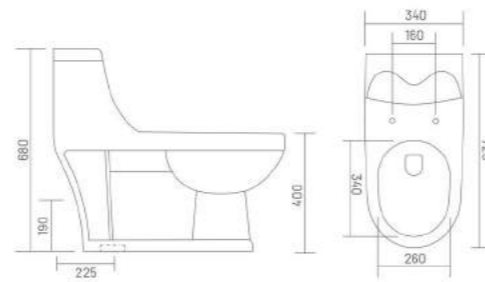

BABY - S

One Piece Closet
L 480 W 280 H 555
S Trap - 150mm(6")