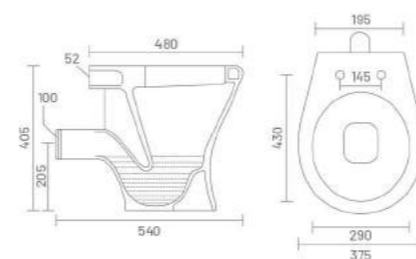

PP PP SEAT COVER

COCO - S
 Water Closet
 L 505 W 355 H 405

CLASSIC - S

Water Closet
L 540 W 375 H 405

CLASSIC - P

Water Closet
L 540 W 375 H 405

ANGLO - S

Water Closet
L 540 W 450 H 415