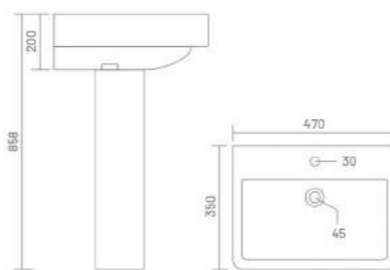

FLORA

Wash Basin Pedestal
L 470 W 300 H 858