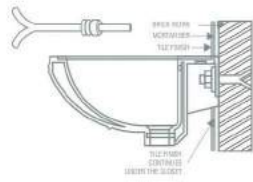

WALL HUNG BASIN

As per shown in the picture, the lag bolt must be grouted into the cement/concrete wall. The bolts must be fixed to the cement/concrete wall. Allow setting & checking than install it using nut and washer.

COUNTER WASHBASIN

At the beginning

1. A skilled or experienced person should install counter lavatories.
2. Avoid using adhesive with this product.
3. Check the waste area and supply tubing if required.
4. Do not open the lavatory from its protective carton until you are ready for installation.
5. Please follow all local building and plumbing codes.