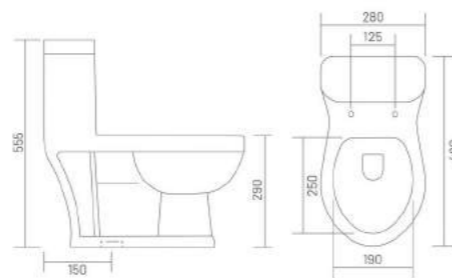

TWO PIECE CLOSET

JACK - S&P

Two Piece Closet
L 660 W 355 H 735
S Trap - 225mm(9")
P Trap - 180mm

JASS - S&P

Two Piece Closet
L 674 W 355 H 735
S Trap - 225mm(9")
P Trap - 180mm

the beauty of
simplicity

ITALIA