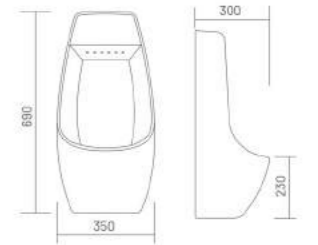

UNIQUE URINAL

Urinal
L 300 W 350 H 690

URINAL SENSOR