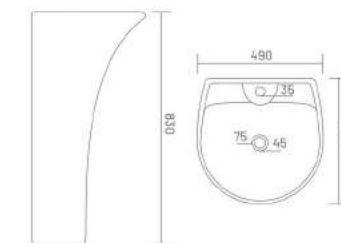

PORSCHE

One Piece Basin
L 420 W 390 H 830