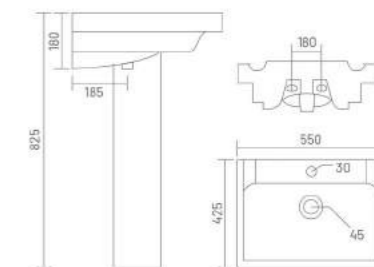

ADEL
Wash Basin Pedestal
L 575 W 455 H 855

PLANET
Wash Basin Pedestal
L 570 W 440 H 870

LORAS
Wash Basin Pedestal
L 565 W 425 H 850

CROWNLY
Wash Basin Pedestal
L 550 W 425 H 825

LEVIS
Wash Basin Pedestal
L 545 W 475 H 840