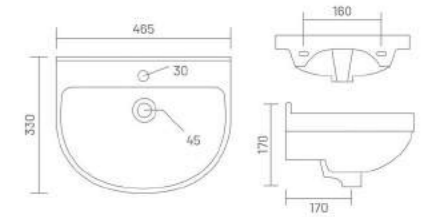

Wall Hung Basin
L 425 W 300 H 100

LORIC

Wall Hung Basin
L 420 W 410 H 100

PLANO

Wall Hung Basin
L 455 W 350 H 145

MARCO

Wall Hung Basin
L 465 W 330 H 170

SCALA