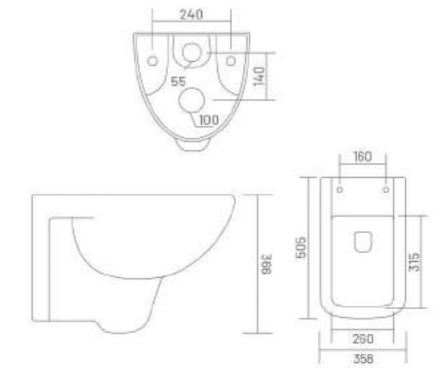

PACIFIC

Wall Hung Closet
L 505 W 358 H 366