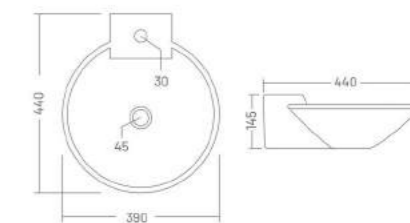

THIN RIM
DESIGN

ROMA

Table Top Basin
L 360 W 360 H 150