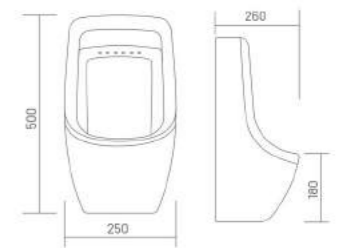

BABY URINAL

Urinal
L 340 W 300 H 460

URINAL

URINAL SPYDER

LARGE URINAL

Urinal
L 330 W 370 H 620

URINAL SPYDER

SMALL URINAL