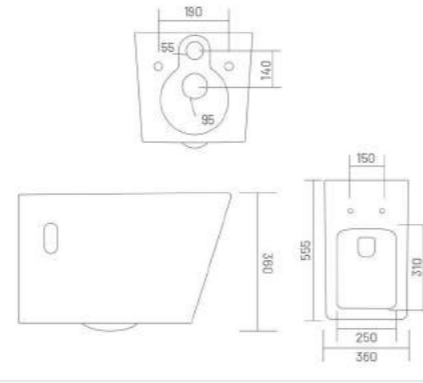

Wall Hung Closet
L 500 W 360 H 340

WALL HUNG CLOSET

PP PP SEAT COVER

ITALO

Wall Hung Closet
L 555 W 360 H 360

WALL HUNG CLOSET

RIMLESS DESIGN

UF UF SEAT COVER