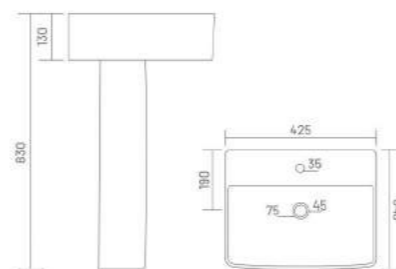

Wash Basin Pedestal
L 455 W 350 H 825

LYRA

Wash Basin Pedestal
L 425 W 400 H 850

WASH BASIN PEDESTAL WASH BASIN PEDESTAL

CUBIC

Wash Basin Pedestal
L 425 W 340 H 830

ADDY

Wash Basin Pedestal
L 410 W 360 H 830