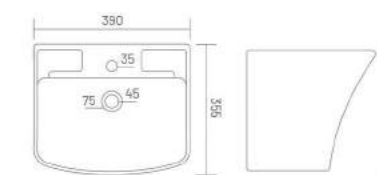

PROTON

One Piece Basin
L 400 W 385 H 280