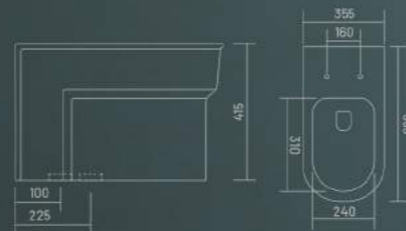

LUXURIOUS WATER CLOSET

BIBA (Syphonic)

Water Closet
L 595 W 355 H 415

4D
FLUSH

RIMLESS
DESIGN

SYPHONIC
FLUSH

UF SEAT
COVER

PP SEAT
COVER