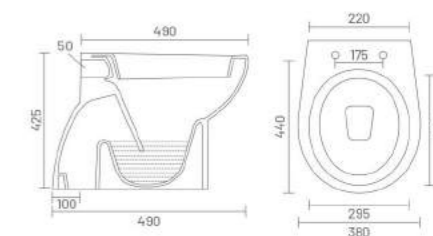

CONCEALED - S

Water Closet
L 490 W 380 H 425