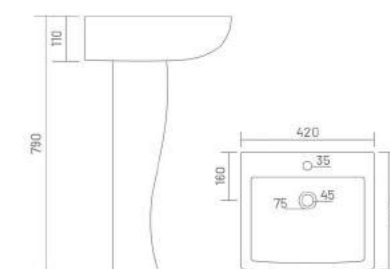

WASH BASIN PEDESTAL WASH BASIN PEDESTAL

CUBIC

Wash Basin Pedestal
L 425 W 340 H 830

ADDY

Wash Basin Pedestal
L 410 W 360 H 830

SIMON

Wash Basin Pedestal
L 600 W 480 H 860

WASH BASIN PEDESTAL WASH BASIN PEDESTAL

SOFIA

Wash Basin Pedestal
L 575 W 420 H 850

KITE

Wash Basin Pedestal
L 570 W 495 H 850

LORIC

Wash Basin Pedestal
L 420 W 410 H 790