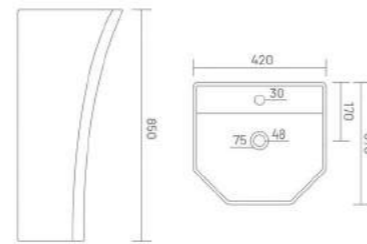

One Piece Basin
L 490 W 400 H 830

PORSCHE

One Piece Basin
L 420 W 390 H 830

WITH STAND

QUEENY

One Piece Basin
L 560 W 450 H 850

ONE PIECE BASIN

AUDI