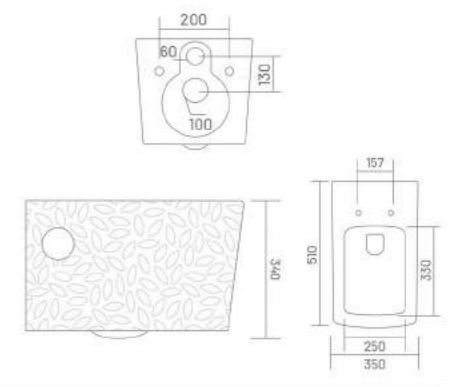

WALL HUNG CLOSET

UF UF SEAT COVER PP PP SEAT COVER

ITALIA-X

Wall Hung Closet
L 510 W 350 H 340

UF UF SEAT COVER PP PP SEAT COVER

ITALIA-Z

Wall Hung Closet
L 510 W 350 H 340

WALL HUNG CLOSET