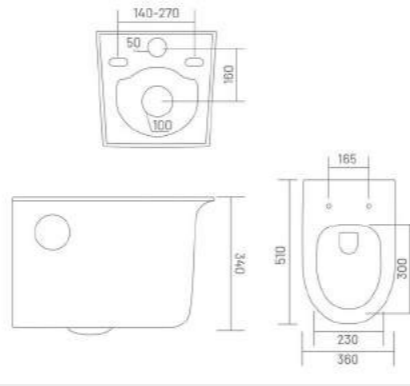

RIMLESS DESIGN UF UF SEAT COVER
PP PP SEAT COVER

KAIZEN (Rimless)

Wall Hung Closet
L 500 W 370 H 360