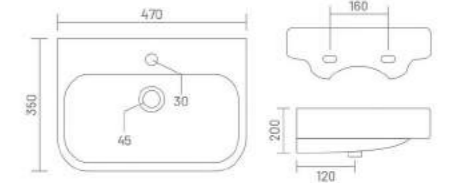

VITRO

Wall Hung Basin
L 390 W 440 H 145