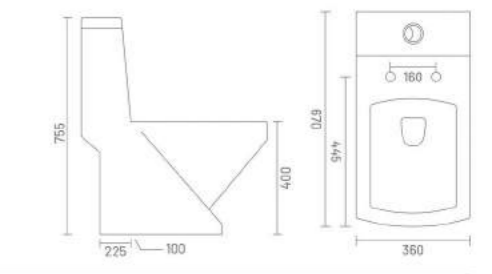

FUSION - S

One Piece Closet
L 670 W 360 H 755
S Trap - 225mm(9")