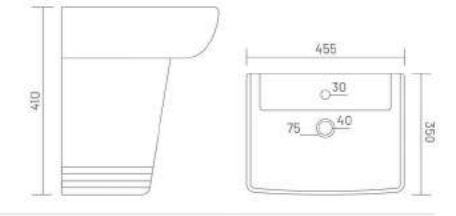

Wash Basin Half Pedestal
L 425 W 340 H 430

LORIC

Wash Basin Half Pedestal
L 420 W 410 H 410

PLANO

Wash Basin Half Pedestal
L 455 W 350 H 410

TORUS

Wash Basin Half Pedestal
L 510 W 430 H 420

LYRA