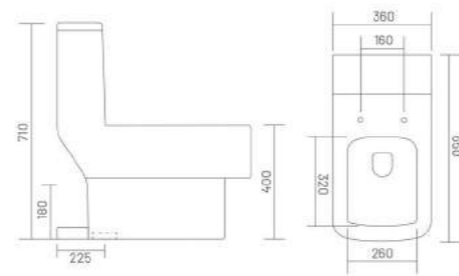

ROLEX - S

One Piece Closet
L 650 W 360 H 710
S Trap - 225mm(9")