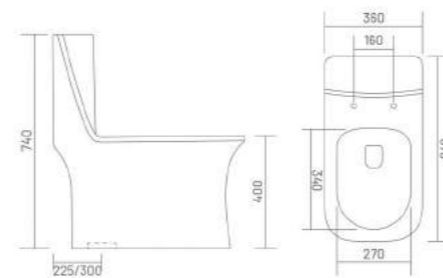

- RIMLESS DESIGN
- SYPHONIC FLUSH
- TORNADO FLUSH
- UF SEAT COVER
- **PP** PP SEAT COVER

LAVA - S

One Piece Closet
L 670 W 365 H 750
S Trap - 225mm(9")
S Trap - 300mm(12")