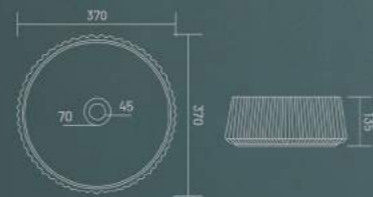

Table Top Basin
L 415 W 415 H 115

THIN RIM DESIGN

SERA

Table Top Basin
L 435 W 435 H 125

TABLE TOP BASIN

CANVAS

Table Top Basin
L 370 W 370 H 135

oval of
ecstasy