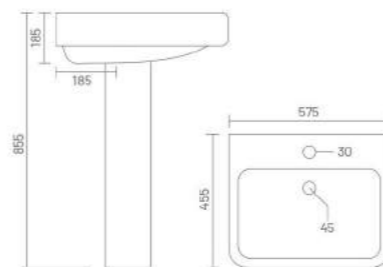

PLANET
Wash Basin Pedestal
L 570 W 440 H 870