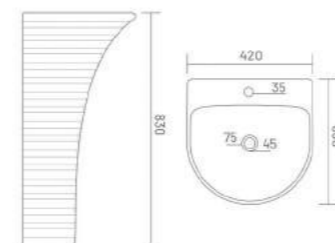

PORSCHE-X

One Piece Basin
L 420 W 390 H 830