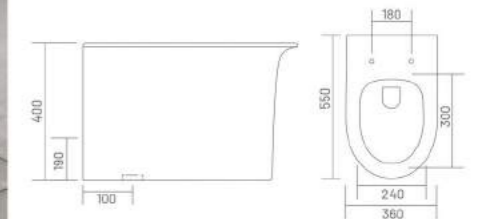

PP SEAT
COVER

ZARA - S (Rimless)

Water Closet
L 550 W 360 H 390

RIMLESS
DESIGN

UF SEAT
COVER

PP SEAT
COVER

JIVA - S&P (Rimless)

Water Closet
L 560 W 350 H 420