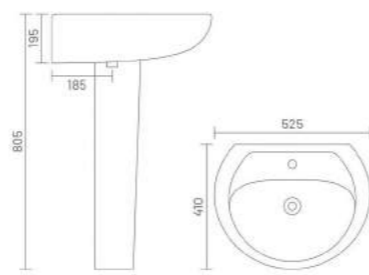

Wash Basin Pedestal
L 420 W 410 H 790

SELINA

Wash Basin Pedestal
L 575 W 410 H 790

CORNIA CORNER

Wash Basin Pedestal
L 525 W 440 H 780

MOON

Wash Basin Pedestal
L 525 W 410 H 805

MARCO