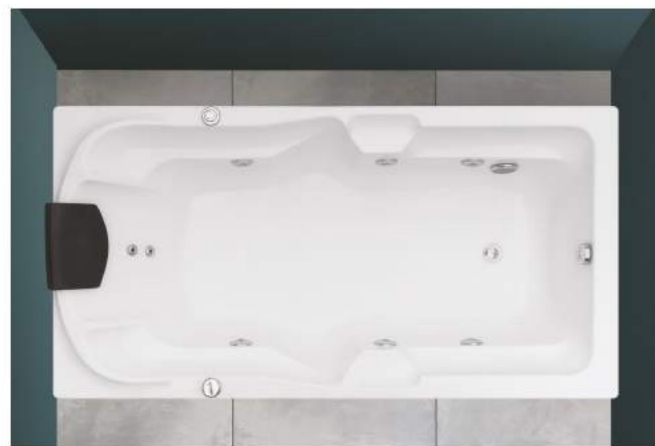

Optional Functions :

Bubble bath | Air pump 300 watt / 1 Pcs. | Bubble jet / 10 Pcs.

WBT-009 Length 1800mm Breadth 900mm Depth 400mm

CONFIGURATION

On-Off air switch	Drainage with overflow
Whirlpool water massage	1-side apron
Water pump 1.5HP / 1 Pcs.	MS stand / 1 Pcs.
Wirpool massage jet big / 6 Pcs.	Pillow / 1 Pcs.
Wirpool massage jet small / 2 Pcs.	White color
Underwater LED light	
Air-adjust valve for the power of massage	

Optional Functions :

Bubble bath | Air pump 300 watt / 1 Pcs. | Bubble jet / 10 Pcs.