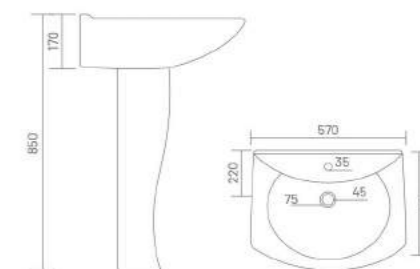

SIMON

Wash Basin Pedestal
L 600 W 480 H 860

WASH BASIN PEDESTAL WASH BASIN PEDESTAL

SOFIA

Wash Basin Pedestal
L 575 W 420 H 850

KITE

Wash Basin Pedestal
L 570 W 495 H 850

LORIC